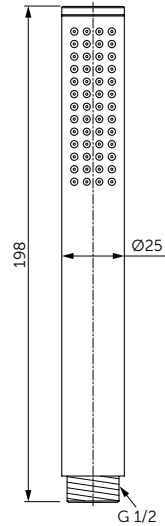

HAND SHOWER

MODEL	SKU
Stick	BC774XG

- Stick hand spray made of metal
- 1 function - normal spray (wide, rich jet)
- Limescale resistant with rub clean nozzles
- 8 l/min flow rate limit