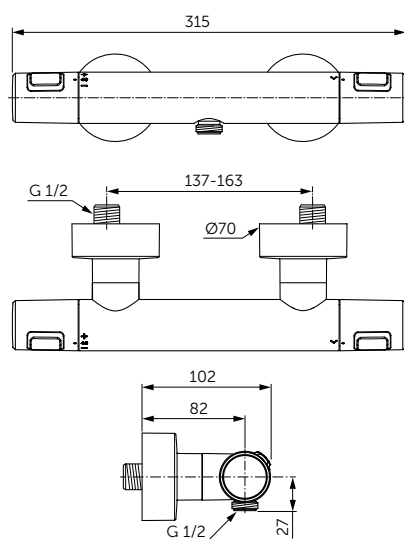

EXPOSED THERMOSTATIC SHOWER MIXER

MODEL	SKU
Thermostatic shower mixer	A7201XG

- FirmaFlow® Therm - thermostatic cartridge
- S-connectors with hidden nuts
- Ceramic valve G1/2 180°
- Cool body technology
- Hot water at 40°C stop button and 50% water volume stop button
- Non return valve
- Comply with EN 1111