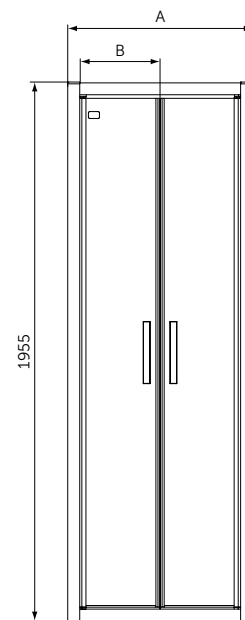

SLIDER

MODEL	SKU
Slider Door 160	K9282V3

- Height 1950 mm
- Chrome plated metal handle double
- Smooth running wheels
- Easy click top caps
- Suitable for installation on a tray or wetroom floor
- Reversible for both left and right hand fitting

SIDE PANELS

MODEL	SKU
Side Panel 70	K9297V3
Side Panel 75	K9298V3
Side Panel 80	K9299V3
Side Panel 85	K9301V3
Side Panel 90	K9374V3

- Height 1950 mm
- Easy click top caps
- Suitable for installation on a tray or wetroom floor
- Reversible for both left and right hand fitting

	A (mm)
K9297	670-720
K9298	720-770
K9299	770-820
K9301	820-870
K9374	870-920

SALOON DOORS

MODEL	SKU
Saloon Door 90	K9294V3
Saloon Door 100	K9296V3

- Height 1950 mm
- Chrome plated metal handle double
- Easy click top caps
- Suitable for installation on a tray or wetroom floor
- Reversible for both left and right hand fitting

	A (mm)	B (mm)
K9294	870-920	390
K9296	970-1020	440

WET ROOM PANELS

MODEL	SKU
Wet Room Panel 90	K9377V3
Wet Room Panel 100	K9378V3
Wet Room Panel 120	K9379V3
Wet Room Panel Fixation Wall	K9380V3
Wet Room Panel Fixation Angle	K9381V3

- Height 1950 mm
- Easy click top caps
- Reversible for both left and right hand fitting

	A (mm)
K9377	854-877
K9378	954-977
K9379	1154-1177
K9380	1000
K9381	962