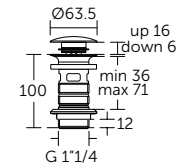

MODEL	SKU
Slotted clicker waste	E1482XG
For basins with an overflow