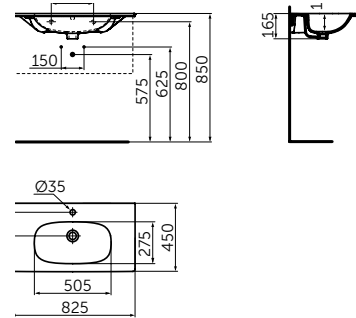

VANITY 825 MM

MODEL
Vanity 825 mm

SKU
T3509V3

- Tap hole
- Overflow
- Wall mounted installation
- Compatible with Tesi basin unit 800mm T0051ZT (to be purchased separately)

VANITY 625 MM

MODEL
Vanity 625 mm

SKU
T3510V3

- Tap hole
- Overflow
- Wall mounted installation
- Compatible with Tesi basin unit 600mm T0050ZT (to be purchased separately)

BASIN UNIT 800 MM

MODEL
Basin unit 800 mm

SKU
T0051ZT

- 2 adjustable drawers with soft closing system
- Built-in handle
- Recommended Space Saving siphon EE23033967
- For use with Tesi (T3509V3) and Connect Air (E0279V3) vanities (to be purchased separately)

BASIN UNIT 600 MM

MODEL
Basin unit 600 mm

SKU
T0050ZT

- 2 adjustable drawers with soft closing system
- Built-in handle
- Recommended Space Saving siphon EE23033967
- For use with Tesi (T3510V3) and Connect Air (E0289V3) vanities (to be purchased separately)

WALL-HUNG BOWL - AQUABLADE® TECHNOLOGY

MODEL
Wall-hung bowl - AquaBlade® technology

SKU
T0079V3

- AquaBlade® flushing technology
- Fully hidden wall fixation
- Low flushing 4,5/3 litres
- T0079V3 model: compatible with slim sandwich seat T3527V3 (to be purchased separately)

FLOORSTANDING BACK-TO-WALL BOWL - AQUABLADE TECHNOLOGY

MODEL
Floorstanding back-to-wall - AquaBlade® technology

SKU
T0077V3

- AquaBlade® flushing technology
- Low flushing 4,5/3 litres
- Horizontal outlet - can be transformed in vertical outlet (VO) ordering one of the accessories elbow. VO can cover from 110 to 200mm rough-in
- T0077V3 model: compatible with slim sandwich seat T3527V3 (to be purchased separately)

SLIM SANDWICH SEAT

MODEL
Slim sandwich seat

SKU
T3527V3

- Soft closing
- Easy removable seat

WALL-HUNG BIDET

MODEL
Wall-hung bidet

SKU
T3552V3

- Standard overflow
- Tap hole
- Fully hidden wall fixation