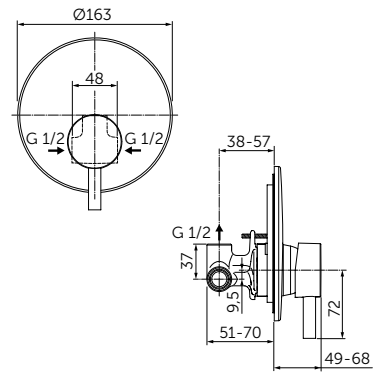

MODEL	SKU
No diverter	A6940XG

- Kit 1 + Kit 2 (complete set)
- Ceramic disc cartridge 47mm