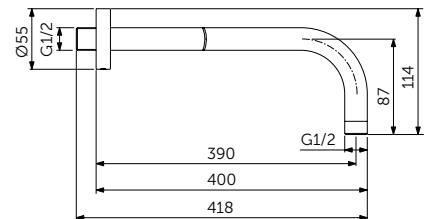

WALL CONNECTION

MODEL	SKU
400mm	B9445XG

- Wall connection - 400 mm
- For head shower
- Metal escutcheon
- G1/2" connector

CEILING CONNECTION

MODEL	SKU
150mm	B9446XG

- Ceiling connection - 150 mm
- For head shower
- Metal escutcheon
- G1/2" connector