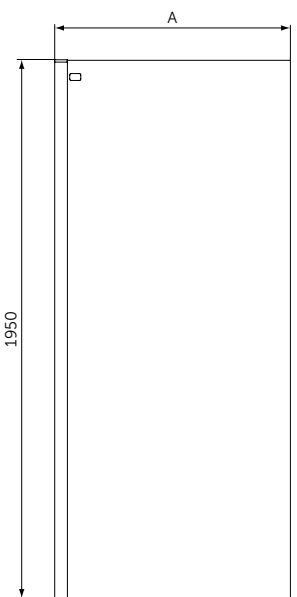

A (mm)
K9377	854-877
K9378	954-977
K9379	1154-1177
K9380	1000
K9381	962