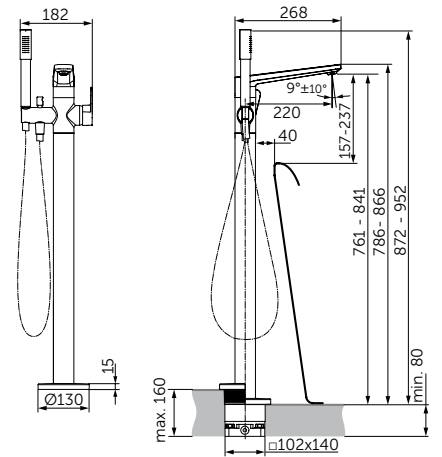

SKU

A6347XG

Light-Move

Light-Move