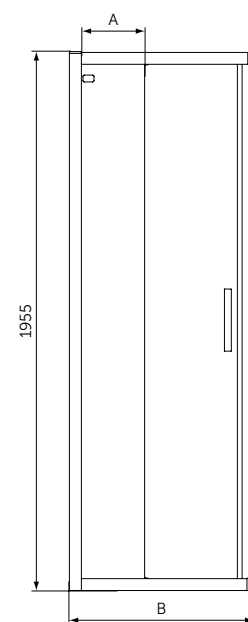

QUADRANT

MODEL	SKU
Quadrant 80x80	K9250V3
Quadrant 90x90	K9251V3
Quadrant 100x100	K9252V3

- Height 1950 mm
- Chrome plated metal handle double
- Smooth running wheels
- Easy click top caps
- Suitable for installation on a tray or wetroom floor
- Reversible for both left and right hand fitting

	A (mm)	B (mm)	C (mm)
K9250	770-795	195	770-795
K9251	870-895	295	870-895
K9252	970-995	395	970-995

PIVOT

MODEL	SKU
Pivot Door 80	K9268V3
Pivot Door 90	K9270V3
Pivot Door 100	K9272V3

- Height 1950 mm
- Chrome plated metal handle double
- Easy click top caps
- Suitable for installation on a tray or wetroom floor
- Reversible for both left and right hand fitting

	A (mm)
K9268	770-820
K9270	870-920
K9272	970-1020

CORNER ENTRY

MODEL	SKU
Unhand Door 80	K9259V3
Unhand Door 90	K9261V3
Unhand Door 100	K9262V3
Unhand Door 120	K9264V3

- Height 1950 mm
- Chrome plated metal handle double & knob
- Smooth running wheels
- Easy click top caps
- Suitable for installation on a tray or wetroom floor
- Reversible for both left and right hand fitting

	A (mm)	B (mm)	C (mm)
K9259	280	770-820	410
K9261	420	870-920	460
K9262	420	970-1020	470
K9264	575	1170-1220	515

SLIDER

MODEL	SKU
Slider Door 100	K9273V3
Slider Door 105	K9274V3
Slider Door 110	K9275V3
Slider Door 120	K9277V3
Slider Door 140	K9278V3

- Height 1950 mm
- Chrome plated metal handle double
- Smooth running wheels
- Easy click top caps
- Suitable for installation on a tray or wetroom floor
- Reversible for both left and right hand fitting

	A (mm)	B (mm)
K9273	970-1020	513
K9274	1020-1070	538
K9275	1070-1120	563
K9277	1170-1220	613
K9278	1370-1420	713