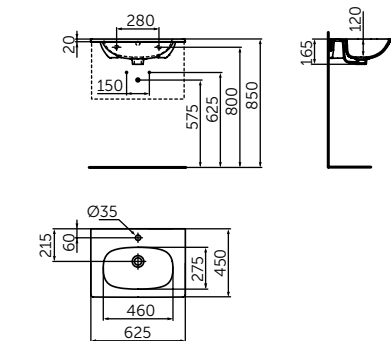

VANITY 825 MM

MODEL
Vanity 825 mm

SKU
T3509V3

- Tap hole
- Overflow
- Wall mounted installation
- Compatible with Tesi basin unit 800mm T0051ZT (to be purchased separately)

VANITY 625 MM

MODEL
Vanity 625 mm

SKU
T3510V3

- Tap hole
- Overflow
- Wall mounted installation
- Compatible with Tesi basin unit 600mm T0050ZT (to be purchased separately)

BASIN UNIT 800 MM

MODEL
Basin unit 800 mm

SKU
T0051ZT

- 2 adjustable drawers with soft closing system
- Built-in handle
- Recommended Space Saving siphon EE23033967
- For use with Tesi (T3509V3) and Connect Air (E0279V3) vanities (to be purchased separately)

BASIN UNIT 600 MM

MODEL
Basin unit 600 mm

SKU
T0050ZT

- 2 adjustable drawers with soft closing system
- Built-in handle
- Recommended Space Saving siphon EE23033967
- For use with Tesi (T3510V3) and Connect Air (E0289V3) vanities (to be purchased separately)

WALL-HUNG BOWL - AQUABLADE® TECHNOLOGY

MODEL
Wall-hung bowl - AquaBlade® technology

SKU
T0079V3

- AquaBlade® flushing technology
- Fully hidden wall fixation
- Low flushing 4,5/3 litres
- T0079V3 model: compatible with slim sandwich seat T3527V3 (to be purchased separately)

FLOORSTANDING BACK-TO-WALL BOWL - AQUABLADE TECHNOLOGY

MODEL
Floorstanding back-to-wall - AquaBlade® technology

SKU
T0077V3

- AquaBlade® flushing technology
- Low flushing 4,5/3 litres
- Horizontal outlet - can be transformed in vertical outlet (VO) ordering one of the accessories elbow. VO can cover from 110 to 200mm rough-in
- T0077V3 model: compatible with slim sandwich seat T3527V3 (to be purchased separately)

SLIM SANDWICH SEAT

MODEL
Slim sandwich seat

SKU
T3527V3

- Soft closing
- Easy removable seat

WALL-HUNG BIDET

MODEL
Wall-hung bidet

SKU
T3552V3

- Standard overflow
- Tap hole
- Fully hidden wall fixation