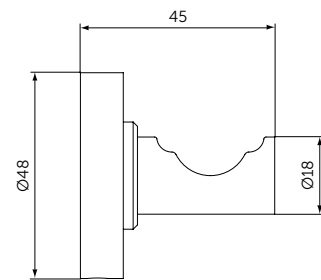

### TOWEL HOOK

**MODEL**

Towel Hook

- W: 48 H: 48 D: 45mm
- Wall mounting

**SKU**

A9115XG