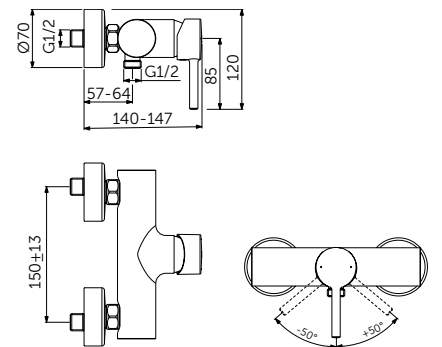

BASIN MIXER

MODEL	SKU
No pop-up waste	BC268XG
Slotted click-clack metal pop-up waste	BC822XG

- EasyFix® system
- Hidden aerator 5l/min
- FirmaFlow® ceramic disc cartridge 28mm
- Temperature limiter
- Supplied with flexible hoses G3/8 PEX
- Comfort area: Height 75mm
- BC822XG to be used only in combination with washbasins with overflow

BUILT-IN BASIN MIXER KIT2

MODEL	SKU
Tubular spout 190mm	A6938XG

- Hidden aerator
- Kit 1 to be purchased separately (A1313NU)

BASIN MIXER

MODEL	SKU
Metal pop-up waste	BC193XG

- EasyFix® system
- Hidden aerator 5l/min
- FirmaFlow® ceramic disc cartridge 28mm
- Temperature limiter
- Supplied with flexible hoses G3/8 PEX
- Comfort area: Height 75mm

BIDET MIXER

MODEL	SKU
Metal pop-up waste	BC197XG

- EasyFix® system
- Ball joint aerator 5l/min
- FirmaFlow® ceramic disc cartridge 28mm
- Temperature limiter
- Supplied with flexible hoses G3/8 PEX

VESSEL BASIN MIXER

MODEL	SKU
No pop-up waste	BC269XG
Slotted click-clack metal pop-up waste	BD137XG

- EasyFix® system
- Hidden aerator 5l/min
- FirmaFlow® ceramic disc cartridge 28mm
- Temperature limiter
- With shaft screw connection
- Supplied with flexible hoses G3/8 PEX
- Comfort area: Height 250mm
- BD137XG to be used only in combination with washbasins with overflow

EXPOSED SHOWER MIXER

MODEL	SKU
No diverter	BC200XG

- FirmaFlow® ceramic disc cartridge 38mm
- Temperature limiter
- Check valves
- Standard s-connectors with noise reducers

VESSEL BASIN MIXER

MODEL	SKU
Metal pop-up waste	BC194XG

- EasyFix® system
- Hidden aerator 5l/min
- FirmaFlow® ceramic disc cartridge 28mm
- Temperature limiter
- With shaft screw connection
- Supplied with flexible hoses G3/8 PEX
- Comfort area: Height 250mm

EXPOSED BATH & SHOWER MIXER

MODEL	SKU
With automatic diverter	BC199XG