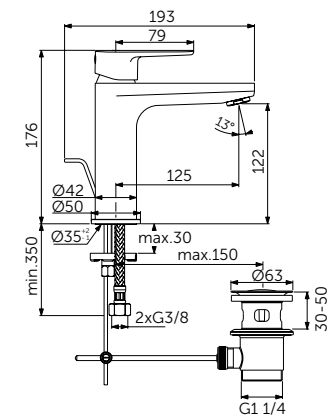

GRANDE BASIN MIXER

MODEL	SKU
No pop-up waste	BC554XG
Click clack waste	BD131XG

- EasyFix® system
- Slim aerator 5l/min
- FirmaFlow® ceramic disc cartridge 28mm
- Temperature limiter
- Supplied with flexible hoses G3/8 PEX
- Comfort area: Height 120mm
- BD131XG to be used only in combination with washbasins with overflow

BUILT-IN BASIN MIXER KIT2

MODEL	SKU
224mm cast spout	BD133XG

- Kit 2
- Metal escutcheon
- Metal handle with printed red and blue colour indication
- Slim aerator 5l/min
- To be used only in combination with A1313NU Kit – to be purchased separately

GRANDE BASIN MIXER

MODEL	SKU
With metal pop-up waste	BC699XG

- EasyFix® system
- Slim aerator 5l/min
- FirmaFlow® ceramic disc cartridge 28mm
- Temperature limiter
- Supplied with flexible hoses G3/8 PEX
- Comfort area: Height 120mm

BIDET MIXER

MODEL	SKU
With metal pop-up waste	BC705XG

- EasyFix® system
- Ball joint aerator 5l/min
- FirmaFlow® ceramic disc cartridge 28mm
- Temperature limiter
- Supplied with flexible hoses G3/8 PEX

SIDE HANDLE GRANDE BASIN MIXER

MODEL	SKU
No pop-up waste	BC555XG

- EasyFix® system
- Slim aerator 5l/min
- FirmaFlow® ceramic disc cartridge 28mm
- Temperature limiter
- Supplied with flexible hoses G3/8 PEX
- Comfort area: Height 159mm

EXPOSED SHOWER MIXER

MODEL	SKU
No diverter	BC499XG

- FirmaFlow® ceramic disc cartridge 38mm
- Temperature limiter
- Check valve
- Standard S connectors

SIDE HANDLE GRANDE BASIN MIXER

MODEL	SKU
With metal pop-up waste	BC703XG

- EasyFix® system
- Slim aerator 5l/min
- FirmaFlow® ceramic disc cartridge 28mm
- Temperature limiter
- Supplied with flexible hoses G3/8 PEX
- Comfort area: Height 159mm

EXPOSED BATH & SHOWER MIXER

MODEL	SKU
With automatic diverter	BC500XG