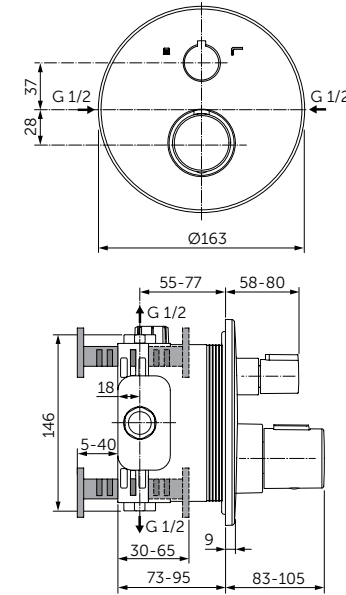

ROUND BUILT-IN THERMOSTATIC SHOWER MIXER - KIT 2

MODEL	SKU
Built-in thermostatic shower mixer without diverter	A5813XG

- Kit 1 A1000NU to be purchase separately
- IS Thermostatic cartridge
- Ceramic discs on/off valve 3/4" - 90°
- Metal handle with hot water stop button pre-fixed at 40°C
- Max. hot water temperature adjustable
- Escutcheon holder with integrated sealing
- Maximum flow rate at 3 bar - 26 l/min
- Comply with EN1111

SQUARE BUILT-IN THERMOSTATIC SHOWER MIXER - KIT 2

MODEL	SKU
Built-in thermostatic shower mixer without diverter	A6956XG

- Kit 1 A1000NU to be purchase separately
- IS Thermostatic cartridge
- Ceramic discs on/off valve 3/4" - 90°
- Metal handle with hot water stop button pre-fixed at 40°C
- Max. hot water temperature adjustable
- Escutcheon holder with integrated sealing and possible angle adjustment
- Maximum flow rate at 3 bar - 26 l/min
- Comply with EN1111

ROUND BUILT-IN THERMOSTATIC BATH AND SHOWER MIXER - KIT 2

MODEL	SKU
Built-in thermostatic bath and shower mixer with diverter	A5814XG

- Kit 1 A1000NU to be purchase separately
- IS Thermostatic cartridge
- Ceramic disc diverter - 180°
- Metal handle with hot water stop button pre-fixed at 40°C
- Max. hot water temperature adjustable
- Escutcheon holder with integrated sealing
- Maximum flow rate at 3 bar - 21 l/min
- Comply with EN1111

SQUARE BUILT-IN THERMOSTATIC BATH AND SHOWER MIXER - KIT 2