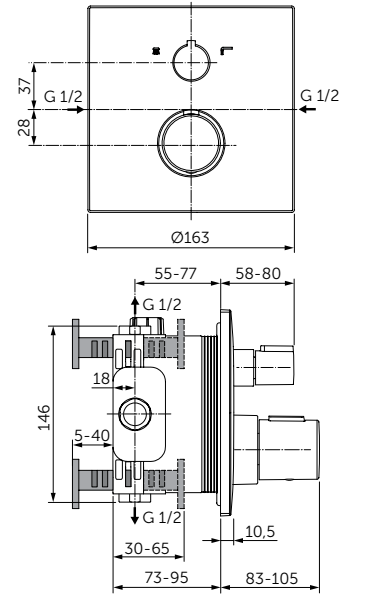

MODEL	SKU
Built-in thermostatic bath and shower mixer with diverter	A7522XG

- Kit 1 A1000NU to be purchase separately
- IS Thermostatic cartridge
- Ceramic disc diverter - 180°
- Metal handle with hot water stop button pre-fixed at 40°C
- Max. hot water temperature adjustable
- Escutcheon holder with integrated sealing and possible angle adjustment
- Maximum flow rate at 3 bar - 21 l/min
- Comply with EN1111