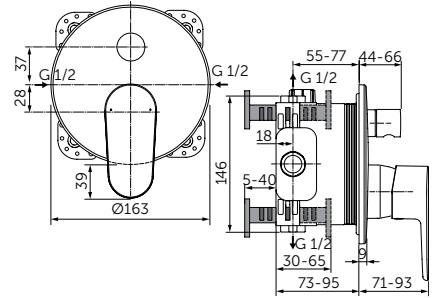

SKU

A7350XG

FREESTANDING BATH & SHOWER MIXER

MODEL

With automatic diverter

- Adjustable aerator
- FirmaFlow® ceramic disc cartridge 38mm
- Temperature limiter
- Shower set with 1 function stick hand spray, metal wall bracket and shower hose
- Kit 1 A6133NU to be purchased separately