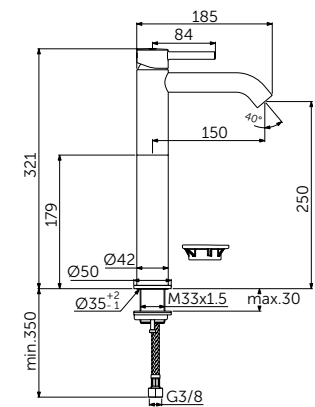

BASIN MIXER

MODEL	SKU
No pop-up waste	BC268XG
Slotted click-clack metal pop-up waste	BC822XG

- EasyFix® system
- Hidden aerator 5l/min
- FirmaFlow® ceramic disc cartridge 28mm
- Temperature limiter
- Supplied with flexible hoses G3/8 PEX
- Comfort area: Height 75mm
- BC822XG to be used only in combination with washbasins with overflow

BUILT-IN BASIN MIXER KIT2

MODEL	SKU
Tubular spout 190mm	A6938XG

- Hidden aerator
- Kit 1 to be purchased separately (A1313NU)

BASIN MIXER

MODEL	SKU
Metal pop-up waste	BC193XG

- EasyFix® system
- Hidden aerator 5l/min
- FirmaFlow® ceramic disc cartridge 28mm
- Temperature limiter
- Supplied with flexible hoses G3/8 PEX
- Comfort area: Height 75mm

BIDET MIXER

MODEL	SKU
Metal pop-up waste	BC197XG

- EasyFix® system
- Ball joint aerator 5l/min
- FirmaFlow® ceramic disc cartridge 28mm
- Temperature limiter
- Supplied with flexible hoses G3/8 PEX

VESSEL BASIN MIXER

MODEL	SKU
No pop-up waste	BC269XG
Slotted click-clack metal pop-up waste	BD137XG

- EasyFix® system
- Hidden aerator 5l/min
- FirmaFlow® ceramic disc cartridge 28mm
- Temperature limiter
- With shaft screw connection
- Supplied with flexible hoses G3/8 PEX
- Comfort area: Height 250mm
- BD137XG to be used only in combination with washbasins with overflow

EXPOSED SHOWER MIXER

MODEL	SKU
No diverter	BC200XG

- FirmaFlow® ceramic disc cartridge 38mm
- Temperature limiter
- Check valves
- Standard s-connectors with noise reducers

VESSEL BASIN MIXER

MODEL	SKU
Metal pop-up waste	BC194XG

- EasyFix® system
- Hidden aerator 5l/min
- FirmaFlow® ceramic disc cartridge 28mm
- Temperature limiter
- With shaft screw connection
- Supplied with flexible hoses G3/8 PEX
- Comfort area: Height 250mm

EXPOSED BATH & SHOWER MIXER

MODEL	SKU
With automatic diverter	BC199XG