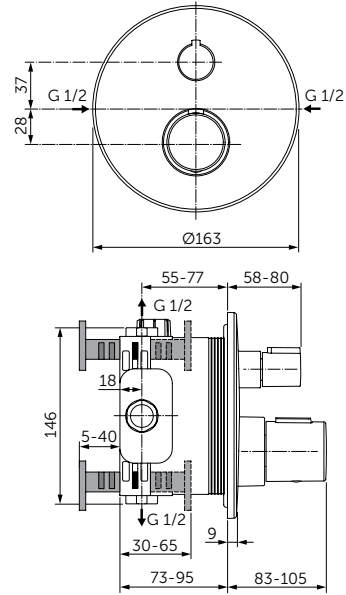

ROUND BUILT-IN THERMOSTATIC SHOWER MIXER - KIT 2

MODEL	SKU
Built-in thermostatic shower mixer without diverter	A5813XG

- Kit 1 A1000NU to be purchase separately
- IS Thermostatic cartridge
- Ceramic discs on/off valve 3/4" - 90°
- Metal handle with hot water stop button pre-fixed at 40°C
- Max. hot water temperature adjustable
- Escutcheon holder with integrated sealing
- Maximum flow rate at 3 bar - 26 l/min
- Comply with EN1111

SQUARE BUILT-IN THERMOSTATIC SHOWER MIXER - KIT 2

MODEL	SKU
Built-in thermostatic shower mixer without diverter	A6956XG

- Kit 1 A1000NU to be purchase separately
- IS Thermostatic cartridge
- Ceramic discs on/off valve 3/4" - 90°
- Metal handle with hot water stop button pre-fixed at 40°C
- Max. hot water temperature adjustable
- Escutcheon holder with integrated sealing and possible angle adjustment
- Maximum flow rate at 3 bar - 26 l/min
- Comply with EN1111

ROUND BUILT-IN THERMOSTATIC BATH AND SHOWER MIXER - KIT 2

MODEL	SKU
Built-in thermostatic bath and shower mixer with diverter	A5814XG

- Kit 1 A1000NU to be purchase separately
- IS Thermostatic cartridge
- Ceramic disc diverter - 180°
- Metal handle with hot water stop button pre-fixed at 40°C
- Max. hot water temperature adjustable
- Escutcheon holder with integrated sealing
- Maximum flow rate at 3 bar - 21 l/min
- Comply with EN1111

SQUARE BUILT-IN THERMOSTATIC BATH AND SHOWER MIXER - KIT 2