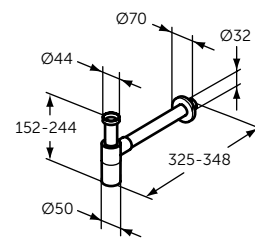

BASIN WASTES

FREE FLOW WASTE

MODEL	SKU
Free flow waste	J3291XG

SLOTTED CLICKER WASTE

MODEL	SKU
Slotted clicker waste	E1482XG
For basins with an overflow	

UNSLOTTED CLICKER WASTE

MODEL	SKU
Unslotted clicker waste	E1483XG
For basins with no overflow	

CONTEMPORARY BOTTLE TRAP

MODEL	SKU
Contemporary bottle trap	T4441XG
32 x 75mm	

FLUSH PLATES

OLEAST™ M1

MODEL	SKU
Round Flush Plate	R0115A6

- Round design
- Dual flush
- Mechanical actuation
- Actuation force < 20N

OLEAST™ M2

MODEL	SKU
Square Flush Plate	R0121A6

- Square design
- Dual flush
- Mechanical actuation
- Actuation force < 20N

OLEAST™ M3

MODEL	SKU
Soft square Flush plate	R0123A6

- Soft-square design
- Dual flush
- Mechanical actuation
- Actuation force < 20N