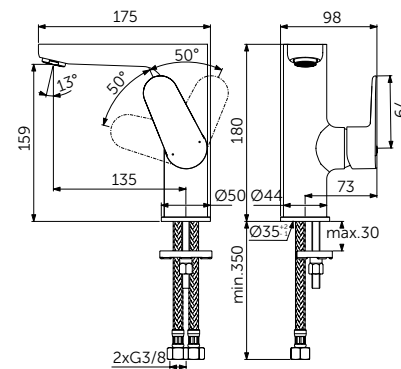

SIDE HANDLE GRANDE BASIN MIXER

MODEL	SKU
No pop-up waste	BC555XG

- EasyFix® system
- Slim aerator 5l/min
- FirmaFlow® ceramic disc cartridge 28mm
- Temperature limiter
- Supplied with flexible hoses G3/8 PEX
- Comfort area: Height 159mm