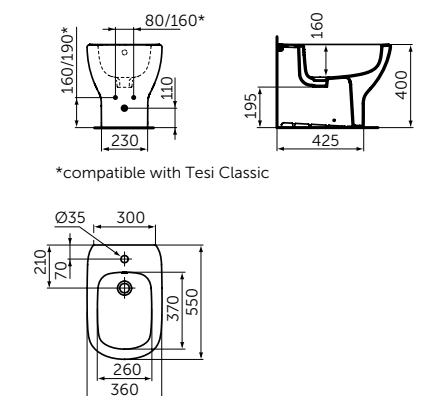

*compatible with Tesi Classic