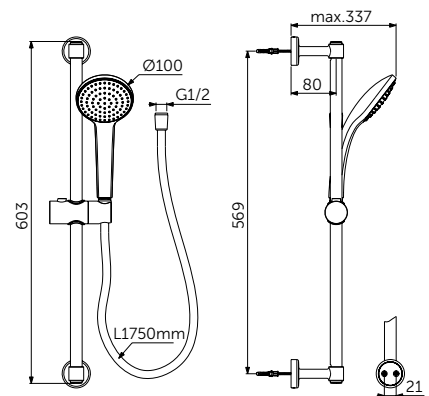

SHOWER SYSTEM FOR EXPOSED MIXERS

MODEL	SKU
Handspray & rainshower	BC747XG

- Ceramic disc diverter - 90°
- Shower head made of plastic, Ø 200 mm, 12 l/min water flow limiter
- 100mm 1F Idealrain hand spray with 8l/min flow regulator
- Vertically adjustable wall bracket for easy installation
- Angle and height adjustable slider for hand spray on the rail
- 1750mm Idealflex shower hose
- 800mm Idealflex shower hose to connect to exposed fitting

EXPOSED SHOWER SYSTEM WITH BATH SPOUT - 1126MM

MODEL	SKU
Single lever mixer, bath spout, hand spray & rainshower	BC525XG

- FirmaFlow® ceramic disk cartridge with hot water limiter
- S-connectors with hidden nuts
- Metal handle with red and blue indicator
- Non return valve
- 3-way ceramic disc diverter integrated in the handle - 360°
- Angle and height adjustable slider for hand spray on the rail
- Metal Wall bracket – compensate up to 10mm
- Shower head made of plastic, Ø 200 mm, 12 l/min water flow limiter
- 100mm 1F Idealrain hand spray with 8l/min flow regulator
- 1750mm Idealflex shower hose

SHOWER KIT

MODEL	SKU
Hand shower and sliding bar 600mm	BD142XG

- Ø 100 mm 1 function hand spray - rain (soft water spray)
- 600 mm Idealrain sliding bar
- Suitable for low and high pressure
- Limescale resistant with rub clean nozzles
- 8 litres per minute Eco flow regulator
- 1750mm Idealflex hose
- Angle and height adjustable slider for hand spray