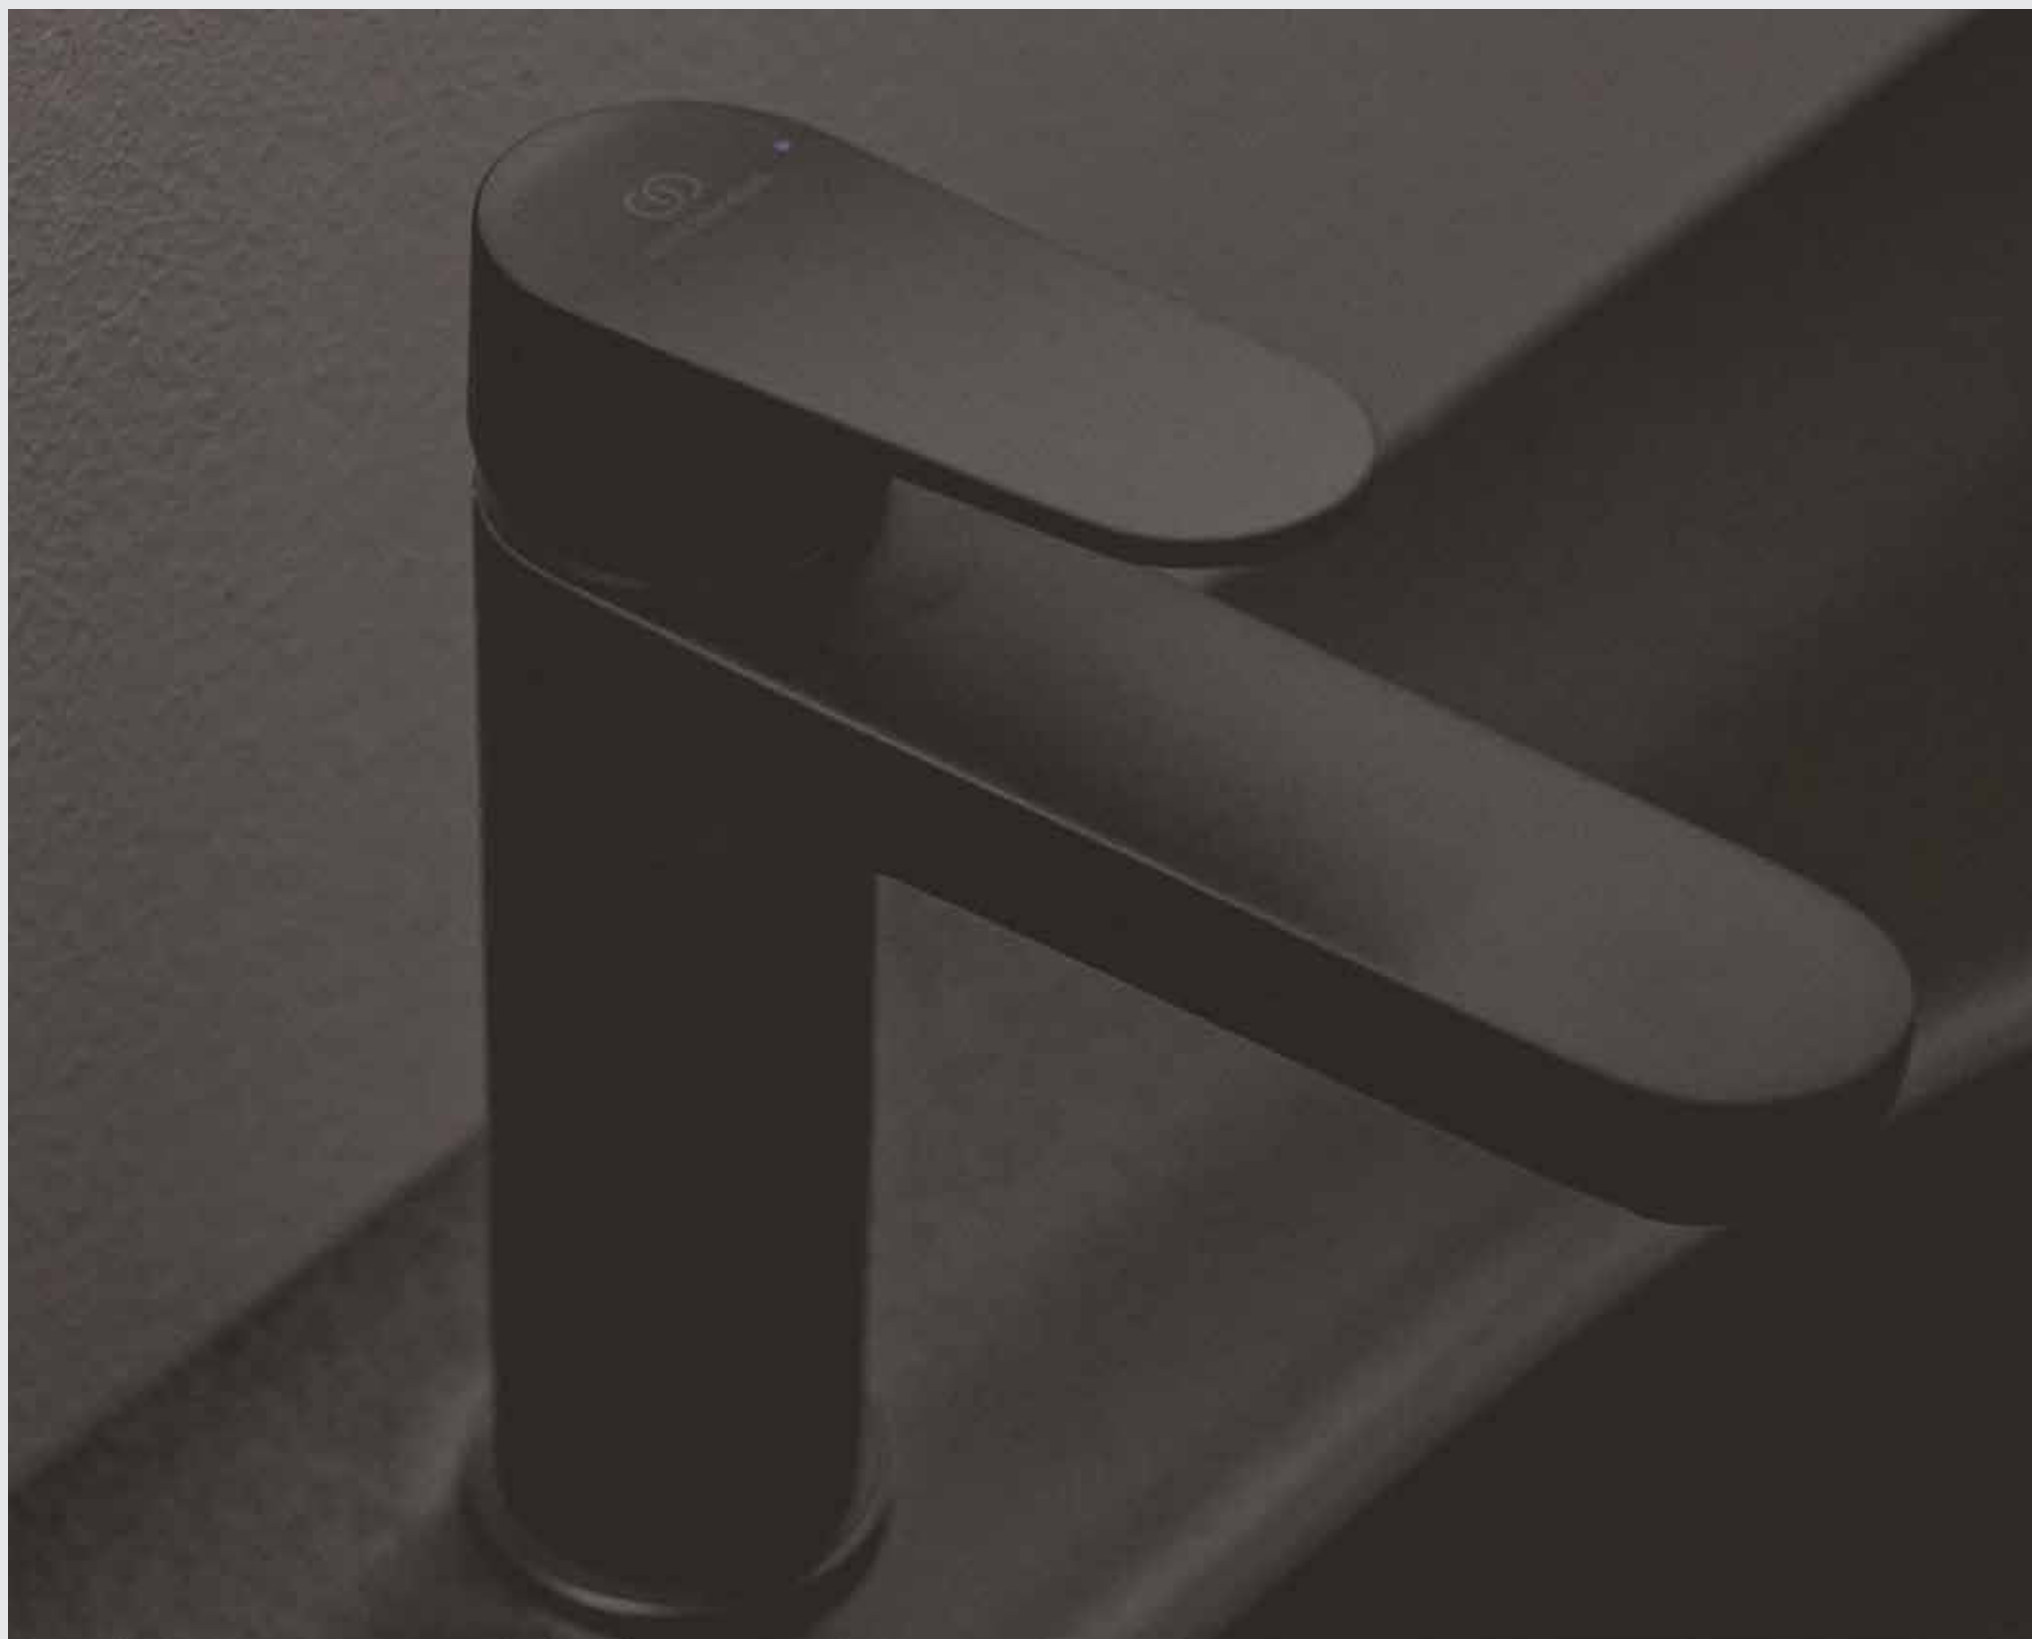

FirmaFlow®

HIDDEN BRILLIANCE SINCE 1969

We pioneered the ceramic disc cartridge in 1969 and this innovation redefined the way people used bathrooms and made it possible to create the single lever tap. As the ultimate development of the original ceramic disk cartridge, some 50 years on, FirmaFlow® is undisputed market leader with its innovative engineering and extraordinary powers of durability, comfort and control are achieved for twice as long as the industry standard.

ECOFLOW REGULATOR

WATER IS A PRECIOUS RESOURCE.
SAVE WATER WITH ECOFLOW.

Our Eco Flow regulator reduces the water consumption down to 5L/min, without compromising on comfort.

LIGHTMOVE

SUPERIOR PINPOINT PRECISION
OVER WATER TEMPERATURE.

The FirmaFlow cartridge enables finer temperature adjustments between 34°C and 42°C. Precision is paramount with LightMove®, improving tap handle usability, whilst the in-built hot water limiter makes scalding a thing of the past.

EASYFIX INSTALLATION

EASY AND FAST
TO INSTALL.

EasyFix makes installation simple with its reliability reducing maintenance and cutting installation time by 30%.