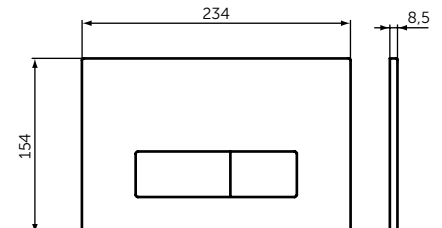

BASIN WASTES

FREE FLOW WASTE

MODEL	SKU
Free flow waste	J3291XG

SLOTTED CLICKER WASTE

MODEL	SKU
Slotted clicker waste	E1482XG
For basins with an overflow	

UNSLOTTED CLICKER WASTE

MODEL	SKU
Unslotted clicker waste	E1483XG
For basins with no overflow	

CONTEMPORARY BOTTLE TRAP

MODEL	SKU
Contemporary bottle trap	T4441XG
32 x 75mm	

FLUSH PLATES

OLEAST™ M1

MODEL	SKU
Round Flush Plate	R0115A6

- Round design
- Dual flush
- Mechanical actuation
- Actuation force < 20N

OLEAST™ M2

MODEL	SKU
Square Flush Plate	R0121A6

- Square design
- Dual flush
- Mechanical actuation
- Actuation force < 20N

OLEAST™ M3

MODEL	SKU
Soft square Flush plate	R0123A6

- Soft-square design
- Dual flush
- Mechanical actuation
- Actuation force < 20N