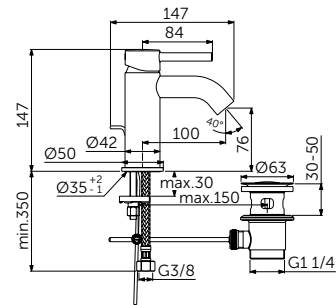

BASIN MIXER

MODEL	SKU
No pop-up waste	BC268XG
Slotted click-clack metal pop-up waste	BC822XG

- EasyFix® system
- Hidden aerator 5l/min
- FirmaFlow® ceramic disc cartridge 28mm
- Temperature limiter
- Supplied with flexible hoses G3/8 PEX
- Comfort area: Height 75mm
- BC822XG to be used only in combination with washbasins with overflow

BUILT-IN BASIN MIXER KIT2

MODEL	SKU
Tubular spout 190mm	A6938XG

- Hidden aerator
- Kit 1 to be purchased separately (A1313NU)

BASIN MIXER

MODEL	SKU
Metal pop-up waste	BC193XG

- EasyFix® system
- Hidden aerator 5l/min
- FirmaFlow® ceramic disc cartridge 28mm
- Temperature limiter
- Supplied with flexible hoses G3/8 PEX
- Comfort area: Height 75mm

BIDET MIXER

MODEL	SKU
Metal pop-up waste	BC197XG

- EasyFix® system
- Ball joint aerator 5l/min
- FirmaFlow® ceramic disc cartridge 28mm
- Temperature limiter
- Supplied with flexible hoses G3/8 PEX

VESSEL BASIN MIXER

MODEL	SKU
No pop-up waste	BC269XG
Slotted click-clack metal pop-up waste	BD137XG

- EasyFix® system
- Hidden aerator 5l/min
- FirmaFlow® ceramic disc cartridge 28mm
- Temperature limiter
- With shaft screw connection
- Supplied with flexible hoses G3/8 PEX
- Comfort area: Height 250mm
- BD137XG to be used only in combination with washbasins with overflow

EXPOSED SHOWER MIXER

MODEL	SKU
No diverter	BC200XG

- FirmaFlow® ceramic disc cartridge 38mm
- Temperature limiter
- Check valves
- Standard s-connectors with noise reducers

VESSEL BASIN MIXER

MODEL	SKU
Metal pop-up waste	BC194XG

- EasyFix® system
- Hidden aerator 5l/min
- FirmaFlow® ceramic disc cartridge 28mm
- Temperature limiter
- With shaft screw connection
- Supplied with flexible hoses G3/8 PEX
- Comfort area: Height 250mm

EXPOSED BATH & SHOWER MIXER

MODEL	SKU
With automatic diverter	BC199XG