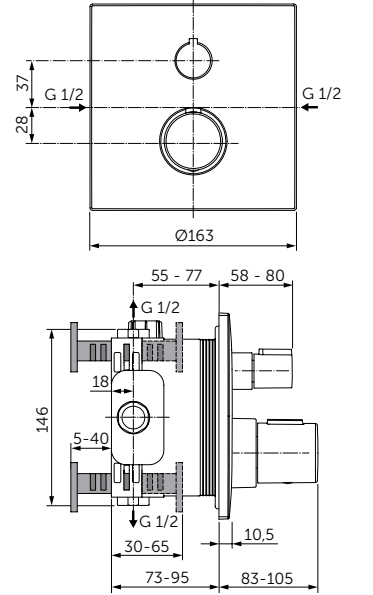

MODEL	SKU
Built-in thermostatic shower mixer without diverter	A6956XG

- Kit 1 A1000NU to be purchase separately
- IS Thermostatic cartridge
- Ceramic discs on/off valve 3/4" - 90°
- Metal handle with hot water stop button pre-fixed at 40°C
- Max. hot water temperature adjustable
- Escutcheon holder with integrated sealing and possible angle adjustment
- Maximum flow rate at 3 bar - 26 l/min
- Comply with EN1111