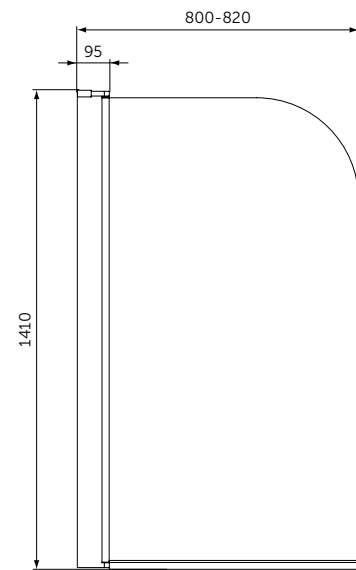

MODEL	SKU
Bath Screen Squared Shape 800	T9923V3
• Height 1400mm • Glass thickness 5mm • Idealclean treatment • Easy click top caps • Horizontal adjustment up to 20mm per profile • Reversible for both left and right hand fitting