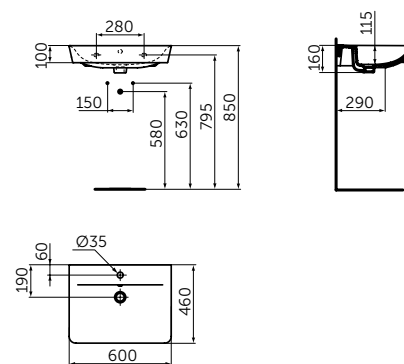

SKU

E0289V3

CUBE BASIN 600 MM

MODEL

Cube basin 600 mm

- Tap hole
- Overflow
- Wall mounted installation

SKU

E0298V3