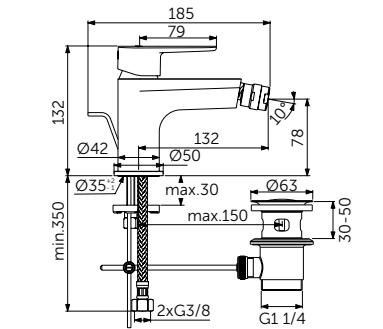

GRANDE BASIN MIXER

MODEL	SKU
No pop-up waste	BC554XG
Click clack waste	BD131XG

- EasyFix® system
- Slim aerator 5l/min
- FirmaFlow® ceramic disc cartridge 28mm
- Temperature limiter
- Supplied with flexible hoses G3/8 PEX
- Comfort area: Height 120mm
- BD131XG to be used only in combination with washbasins with overflow

BUILT-IN BASIN MIXER KIT2

MODEL	SKU
224mm cast spout	BD133XG

- Kit 2
- Metal escutcheon
- Metal handle with printed red and blue colour indication
- Slim aerator 5l/min
- To be used only in combination with A1313NU Kit – to be purchased separately

GRANDE BASIN MIXER

MODEL	SKU
With metal pop-up waste	BC699XG

- EasyFix® system
- Slim aerator 5l/min
- FirmaFlow® ceramic disc cartridge 28mm
- Temperature limiter
- Supplied with flexible hoses G3/8 PEX
- Comfort area: Height 120mm

BIDET MIXER

MODEL	SKU
With metal pop-up waste	BC705XG

- EasyFix® system
- Ball joint aerator 5l/min
- FirmaFlow® ceramic disc cartridge 28mm
- Temperature limiter
- Supplied with flexible hoses G3/8 PEX

SIDE HANDLE GRANDE BASIN MIXER

MODEL	SKU
No pop-up waste	BC555XG

- EasyFix® system
- Slim aerator 5l/min
- FirmaFlow® ceramic disc cartridge 28mm
- Temperature limiter
- Supplied with flexible hoses G3/8 PEX
- Comfort area: Height 159mm

EXPOSED SHOWER MIXER

MODEL	SKU
No diverter	BC499XG

- FirmaFlow® ceramic disc cartridge 38mm
- Temperature limiter
- Check valve
- Standard S connectors

SIDE HANDLE GRANDE BASIN MIXER

MODEL	SKU
With metal pop-up waste	BC703XG

- EasyFix® system
- Slim aerator 5l/min
- FirmaFlow® ceramic disc cartridge 28mm
- Temperature limiter
- Supplied with flexible hoses G3/8 PEX
- Comfort area: Height 159mm

EXPOSED BATH & SHOWER MIXER

MODEL	SKU
With automatic diverter	BC500XG