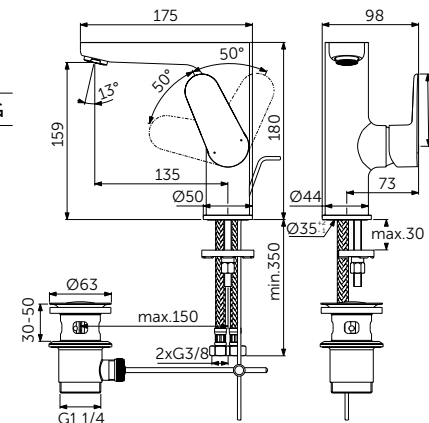

EXPOSED BATH & SHOWER MIXER

MODEL	SKU
With automatic diverter	BC500XG

- FirmaFlow® ceramic disc cartridge 38mm
- Temperature limiter
- Check valve
- Standard S-connectors with noise reducers