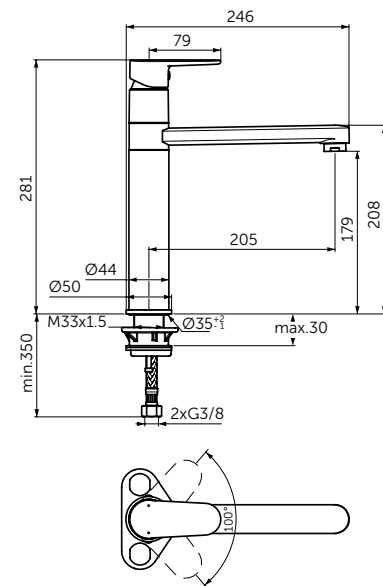

CERALOOK KITCHEN SINK MIXER

MODEL

Sink Mixer With Tubular Spout

SKU

BC174XG

- Brass body with L tubular spout
- 38 mm FirmaFlow® cartridge
- Hot water temperature control
- Click technology
- BlueStart® technology
- Best comfort zone
- Metal handle with red and blue color indication - printed on handle
- Hidden aerator
- EasyFix with centering & sealing ring
- With shaft screw connection
- Flexible hoses G3/8" for water supply system connection

CERAFINE O KITCHEN SINK MIXER

MODEL

Sink Mixer With High Tubular Spout

SKU

BC501XG

- High attached tubular spout rotating on 360°
- 28 mm FirmaFlow® cartridge
- Hot water temperature control
- Comfort zone
- Metal handle with red and blue color indication - printed on handle
- Aerator Perlator
- EasyFix with centering & sealing ring
- With shaft screw connection
- Flexible hoses G3/8" for water supply system connection