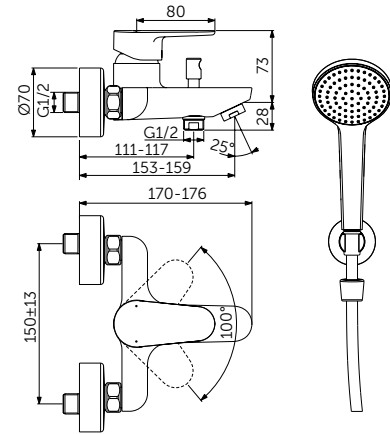

SKU

BC706XG

BUILT-IN SHOWER MIXER KIT 1 + KIT 2

MODEL

No diverter

- Kit 1 + Kit 2 (complete set)
- Ceramic disc cartridge 47mm
- Metal handle with red and blue indicators
- Metal escutcheon