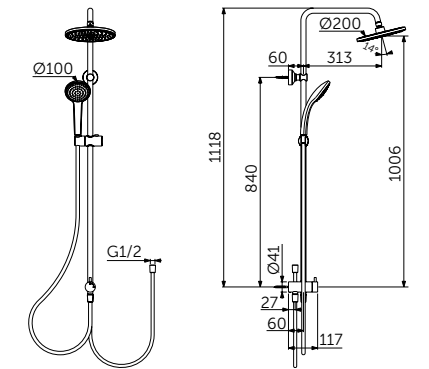

EXPOSED SHOWER SYSTEM

MODEL	SKU
Single lever mixer, handspray & rainshower	BC750XG

- FirmaFlow® ceramic disk cartridge with hot water limiter
- S-connectors with hidden nuts
- Metal handle with red and blue indicator
- Non return valve
- Ceramic disc diverter integrated in the handle - 180°
- Angle and height adjustable slider for hand spray on the rail
- Metal Wall bracket – compensate up to 10mm
- Shower head made of plastic, Ø 200 mm, 12 l/min water flow limiter
- 100mm 1F Idealrain hand spray with 8l/min flow regulator
- 1750mm Idealflex shower hose

SHOWER SYSTEM FOR EXPOSED MIXERS

MODEL	SKU
Handspray & rainshower	BC747XG

- Ceramic disc diverter - 90°
- Shower head made of plastic, Ø 200 mm, 12 l/min water flow limiter
- 100mm 1F Idealrain hand spray with 8l/min flow regulator
- Vertically adjustable wall bracket for easy installation
- Angle and height adjustable slider for hand spray on the rail
- 1750mm Idealflex shower hose
- 800mm Idealflex shower hose to connect to exposed fitting