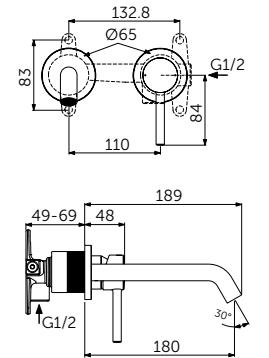

BASIN MIXER

MODEL	SKU
No pop-up waste	BC268XG
Slotted click-clack metal pop-up waste	BC822XG

- EasyFix® system
- Hidden aerator 5l/min
- FirmaFlow® ceramic disc cartridge 28mm
- Temperature limiter
- Supplied with flexible hoses G3/8 PEX
- Comfort area: Height 75mm
- BC822XG to be used only in combination with washbasins with overflow

BUILT-IN BASIN MIXER KIT2

MODEL	SKU
Tubular spout 190mm	A6938XG

- Hidden aerator
- Kit 1 to be purchased separately (A1313NU)

BASIN MIXER

MODEL	SKU
Metal pop-up waste	BC193XG

- EasyFix® system
- Hidden aerator 5l/min
- FirmaFlow® ceramic disc cartridge 28mm
- Temperature limiter
- Supplied with flexible hoses G3/8 PEX
- Comfort area: Height 75mm

BIDET MIXER

MODEL	SKU
Metal pop-up waste	BC197XG

- EasyFix® system
- Ball joint aerator 5l/min
- FirmaFlow® ceramic disc cartridge 28mm
- Temperature limiter
- Supplied with flexible hoses G3/8 PEX

VESSEL BASIN MIXER

MODEL	SKU
No pop-up waste	BC269XG
Slotted click-clack metal pop-up waste	BD137XG

- EasyFix® system
- Hidden aerator 5l/min
- FirmaFlow® ceramic disc cartridge 28mm
- Temperature limiter
- With shaft screw connection
- Supplied with flexible hoses G3/8 PEX
- Comfort area: Height 250mm
- BD137XG to be used only in combination with washbasins with overflow

EXPOSED SHOWER MIXER

MODEL	SKU
No diverter	BC200XG

- FirmaFlow® ceramic disc cartridge 38mm
- Temperature limiter
- Check valves
- Standard s-connectors with noise reducers

VESSEL BASIN MIXER

MODEL	SKU
Metal pop-up waste	BC194XG

- EasyFix® system
- Hidden aerator 5l/min
- FirmaFlow® ceramic disc cartridge 28mm
- Temperature limiter
- With shaft screw connection
- Supplied with flexible hoses G3/8 PEX
- Comfort area: Height 250mm

EXPOSED BATH & SHOWER MIXER

MODEL	SKU
With automatic diverter	BC199XG