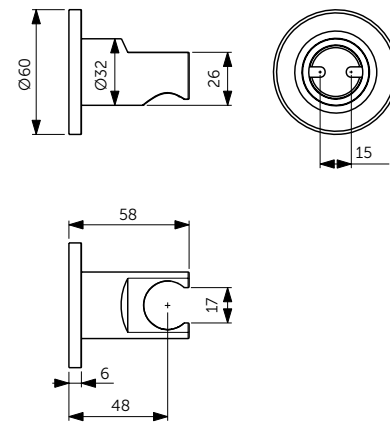

WALL ELBOW

MODEL	SKU
Wall elbow	BC808XG

- Made of metal
- G1/2" connection with back flow prevention

HAND SHOWER SUPPORT

MODEL	SKU
Hand shower support	BC806XG

- Made of metal with plastic insert to protect surface
- For hose with conical nuts