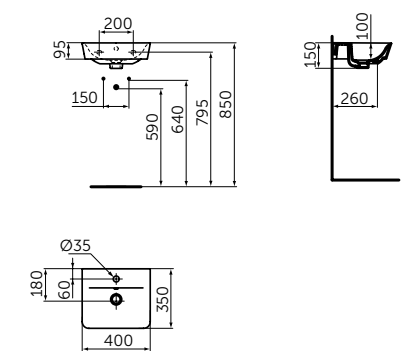

CUBE HAND WASH BASIN 400 MM

MODEL

Cube hand wash basin 400 mm

- Tap hole
- Overflow
- Wall mounted installation

SKU

E0307V3

WALL-HUNG BOWL - AQUABLADE® TECHNOLOGY

MODEL