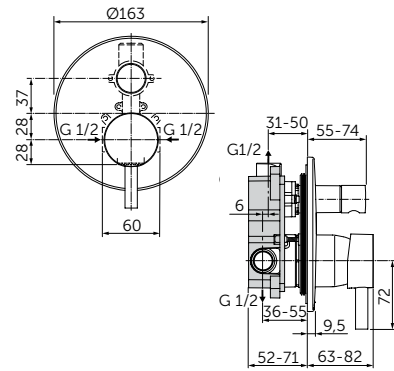

BUILT-IN SHOWER MIXER KIT 1 + 2

MODEL	SKU
No diverter	A6940XG

- Kit 1 + Kit 2 (complete set)
- Ceramic disc cartridge 47mm

BUILT-IN BATH & SHOWER MIXER KIT 1 + 2

MODEL	SKU
With automatic diverter	A6939XG

- Kit 1 + Kit 2 (complete set)
- With pull-out knob
- Ceramic disc cartridge 47mm