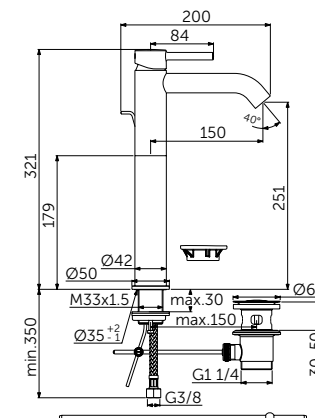

- EasyFix® system
- Hidden aerator 5l/min
- FirmaFlow® ceramic disc cartridge 28mm
- Temperature limiter
- With shaft screw connection
- Supplied with flexible hoses G3/8 PEX
- Comfort area: Height 250mm