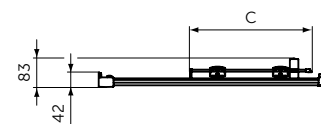

A (mm)	B (mm)	C (mm)
K9259	280	770-820	410
K9261	420	870-920	460
K9262	420	970-1020	470
K9264	575	1170-1220	515