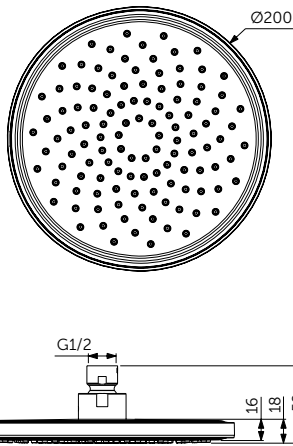

HAND SHOWER

MODEL	SKU
Stick	BC774XG

- Stick hand spray made of metal
- 1 function - normal spray (wide, rich jet)
- Limescale resistant with rub clean nozzles
- 8 l/min flow rate limit

SHOWER HOSE

MODEL	SKU
1250mm	A3306XG
1750mm	A4109XG

- Reduces limescale and facilitate cleaning
- Conical nuts with G1/2" connectors
- Anti-Twist
- Strong - support up to 50kg
- Resists up to 5 bar constant flow pressure

ROUND RAINSHOWER

MODEL	SKU
Ø200mm	BD140XG

- Suitable for low or high pressure
- 12 litres per minute Eco flow regulator
- Rub clean nozzles for protection against lime scale
- Can be used with a horizontal wall arm (B9445XG) or a vertical ceiling arm (B9446XG)
- ABS material

ROUND RAINSHOWER

MODEL	SKU
Ø300mm	A5803XG

- Made of metal
- Suitable for low or high pressure
- Removable 12 litres per minute Eco flow regulator
- Rub clean nozzles for protection against lime scale
- Can be used with a horizontal wall arm (B9445XG) or a vertical ceiling arm (B9446XG)

SQUARE RAINSHOWER

MODEL	SKU
200x200mm	B0024XG

- Made of metal
- Suitable for low or high pressure
- Removable 12 litres per minute Eco flow regulator
- Rub clean nozzles for protection against lime scale
- Can be used with a horizontal wall arm (B9445XG) or a vertical ceiling arm (B9446XG)

WALL CONNECTION

MODEL	SKU
400mm	B9445XG

- Wall connection - 400 mm
- For head shower
- Metal escutcheon
- G1/2" connector