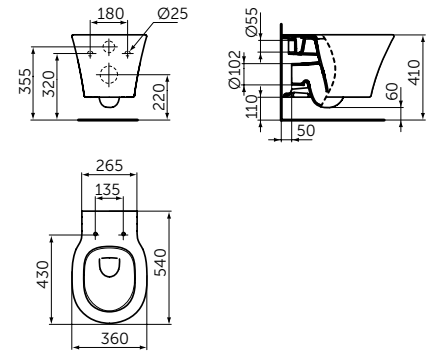

SKU

E0054V3