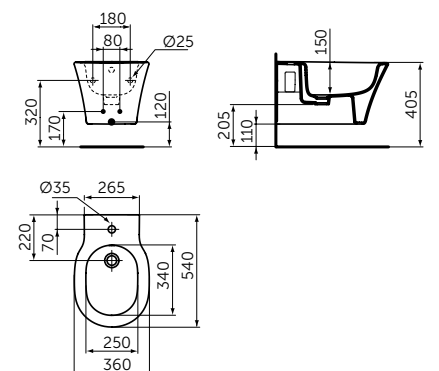

WALL-HUNG BIDET

MODEL

Wall-hung bidet

- Standard overflow
- Tap hole
- Fully hidden wall fixation

SKU

E0266V3

Aqua Blade

Hidden fixations