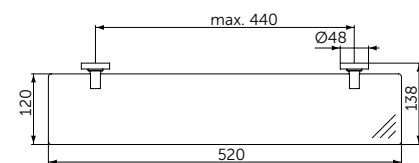

### GLASS SHELF

**MODEL**

Glass Shelf

- W: 520 H: 48 D: 138mm
- Frosted glass shelf
- Wall mounting

**SKU**

A9124XG