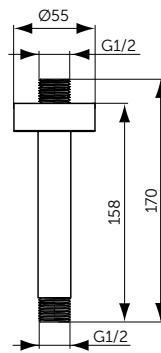

WALL CONNECTION

MODEL	SKU
400mm	B9445XG

- Wall connection - 400 mm
- For head shower
- Metal escutcheon
- G1/2" connector

CEILING CONNECTION

MODEL	SKU
150mm	B9446XG

- Ceiling connection - 150 mm
- For head shower
- Metal escutcheon
- G1/2" connector