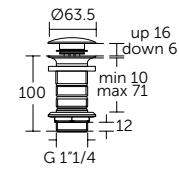

MODEL	SKU
Unslotted clicker waste	E1483XG
For basins with no overflow