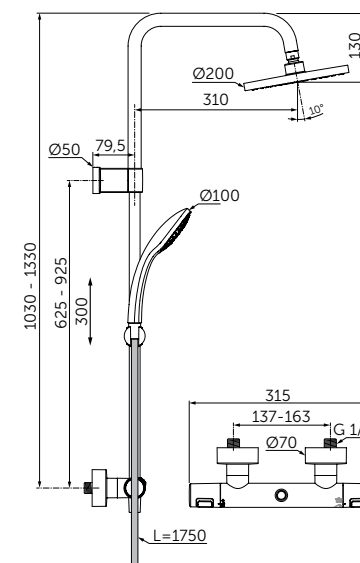

EXPOSED THERMOSTATIC SHOWER MIXER

MODEL	SKU
Thermostatic shower mixer	A7201XG

- FirmaFlow® Therm - thermostatic cartridge
- S-connectors with hidden nuts
- Ceramic valve G1/2 180°
- Cool body technology
- Hot water at 40°C stop button and 50% water volume stop button
- Non return valve
- Comply with EN 1111

EXPOSED THERMOSTATIC BATH & SHOWER MIXER

MODEL	SKU
Thermostatic bath and shower mixer	A7544XG

- FirmaFlow® Therm - thermostatic cartridge
- S-connectors with hidden nuts
- Ceramic disc diverter integrated in the handle - 180°
- Cool body technology
- Hot water at 40°C stop button and 50% water volume stop button
- Non return valve
- Comply with EN 1111

EXPOSED SHOWER SYSTEM

MODEL	SKU
Thermostatic mixer, round handspray & rainshower	A7545XG

- FirmaFlow® Therm - thermostatic cartridge
- S-connectors with hidden nuts
- Ceramic disc diverter integrated in the handle - 180°
- Cool body technology
- Hot water at 40°C stop button and 50% water volume stop button
- Non return valve
- Shower head made of plastic, Ø 200 mm, 12 l/min water flow limiter
- 100mm 1F Idealrain hand spray with 8l/min flow regulator
- Vertically adjustable wall bracket for easy installation
- Angle and height adjustable slider for hand spray on the rail
- 1750mm Idealflex shower hose
- Comply with EN 1111

EXPOSED FLEX SHOWER SYSTEM

MODEL	SKU
Thermostatic mixer, round handspray & rainshower	A7546XG