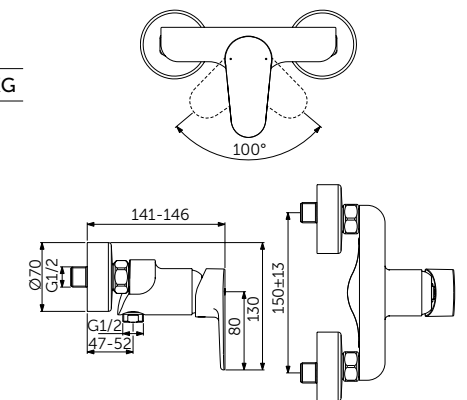

GRANDE BASIN MIXER

MODEL	SKU
No pop-up waste	BC554XG
Click clack waste	BD131XG

- EasyFix® system
- Slim aerator 5l/min
- FirmaFlow® ceramic disc cartridge 28mm
- Temperature limiter
- Supplied with flexible hoses G3/8 PEX
- Comfort area: Height 120mm
- BD131XG to be used only in combination with washbasins with overflow

BUILT-IN BASIN MIXER KIT2

MODEL	SKU
224mm cast spout	BD133XG

- Kit 2
- Metal escutcheon
- Metal handle with printed red and blue colour indication
- Slim aerator 5l/min
- To be used only in combination with A1313NU Kit – to be purchased separately

GRANDE BASIN MIXER

MODEL	SKU
With metal pop-up waste	BC699XG

- EasyFix® system
- Slim aerator 5l/min
- FirmaFlow® ceramic disc cartridge 28mm
- Temperature limiter
- Supplied with flexible hoses G3/8 PEX
- Comfort area: Height 120mm

BIDET MIXER

MODEL	SKU
With metal pop-up waste	BC705XG

- EasyFix® system
- Ball joint aerator 5l/min
- FirmaFlow® ceramic disc cartridge 28mm
- Temperature limiter
- Supplied with flexible hoses G3/8 PEX

SIDE HANDLE GRANDE BASIN MIXER

MODEL	SKU
No pop-up waste	BC555XG

- EasyFix® system
- Slim aerator 5l/min
- FirmaFlow® ceramic disc cartridge 28mm
- Temperature limiter
- Supplied with flexible hoses G3/8 PEX
- Comfort area: Height 159mm

EXPOSED SHOWER MIXER

MODEL	SKU
No diverter	BC499XG

- FirmaFlow® ceramic disc cartridge 38mm
- Temperature limiter
- Check valve
- Standard S connectors

SIDE HANDLE GRANDE BASIN MIXER

MODEL	SKU
With metal pop-up waste	BC703XG

- EasyFix® system
- Slim aerator 5l/min
- FirmaFlow® ceramic disc cartridge 28mm
- Temperature limiter
- Supplied with flexible hoses G3/8 PEX
- Comfort area: Height 159mm

EXPOSED BATH & SHOWER MIXER

MODEL	SKU
With automatic diverter	BC500XG