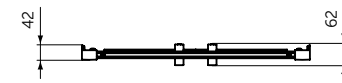

A (mm)	B (mm)
K9294	870-920	390
K9296	970-1020	440