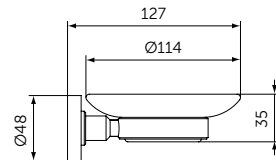

### SOAP DISH & HOLDER

**MODEL**

Soap Dish & Holder

- W: 114 H: 48 D: 127mm
- Frosted glass dish
- Wall mounting

**SKU**

A9122XG