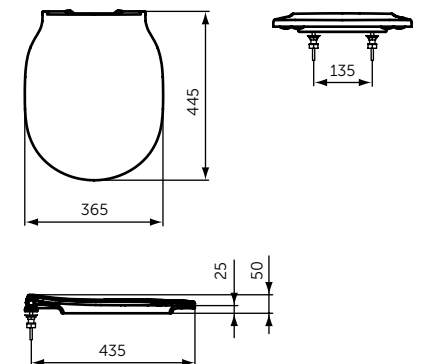

SKU

E0368V3