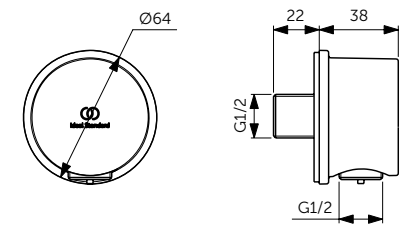

MODEL	SKU
Wall elbow	BC808XG

- Made of metal
- G1/2" connection with back flow prevention