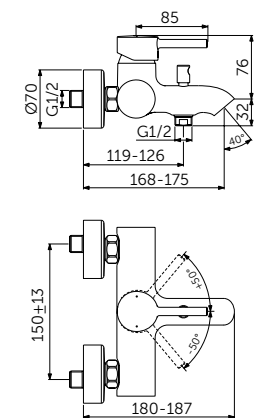

BASIN MIXER

MODEL	SKU
No pop-up waste	BC268XG
Slotted click-clack metal pop-up waste	BC822XG

- EasyFix® system
- Hidden aerator 5l/min
- FirmaFlow® ceramic disc cartridge 28mm
- Temperature limiter
- Supplied with flexible hoses G3/8 PEX
- Comfort area: Height 75mm
- BC822XG to be used only in combination with washbasins with overflow

BUILT-IN BASIN MIXER KIT2

MODEL	SKU
Tubular spout 190mm	A6938XG

- Hidden aerator
- Kit 1 to be purchased separately (A1313NU)

BASIN MIXER

MODEL	SKU
Metal pop-up waste	BC193XG

- EasyFix® system
- Hidden aerator 5l/min
- FirmaFlow® ceramic disc cartridge 28mm
- Temperature limiter
- Supplied with flexible hoses G3/8 PEX
- Comfort area: Height 75mm

BIDET MIXER

MODEL	SKU
Metal pop-up waste	BC197XG

- EasyFix® system
- Ball joint aerator 5l/min
- FirmaFlow® ceramic disc cartridge 28mm
- Temperature limiter
- Supplied with flexible hoses G3/8 PEX

VESSEL BASIN MIXER

MODEL	SKU
No pop-up waste	BC269XG
Slotted click-clack metal pop-up waste	BD137XG

- EasyFix® system
- Hidden aerator 5l/min
- FirmaFlow® ceramic disc cartridge 28mm
- Temperature limiter
- With shaft screw connection
- Supplied with flexible hoses G3/8 PEX
- Comfort area: Height 250mm
- BD137XG to be used only in combination with washbasins with overflow

EXPOSED SHOWER MIXER

MODEL	SKU
No diverter	BC200XG

- FirmaFlow® ceramic disc cartridge 38mm
- Temperature limiter
- Check valves
- Standard s-connectors with noise reducers

VESSEL BASIN MIXER

MODEL	SKU
Metal pop-up waste	BC194XG

- EasyFix® system
- Hidden aerator 5l/min
- FirmaFlow® ceramic disc cartridge 28mm
- Temperature limiter
- With shaft screw connection
- Supplied with flexible hoses G3/8 PEX
- Comfort area: Height 250mm

EXPOSED BATH & SHOWER MIXER

MODEL	SKU
With automatic diverter	BC199XG