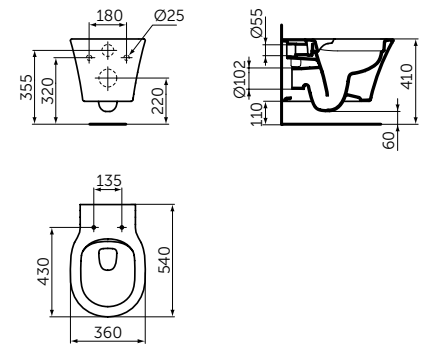

SKU

E2288V3