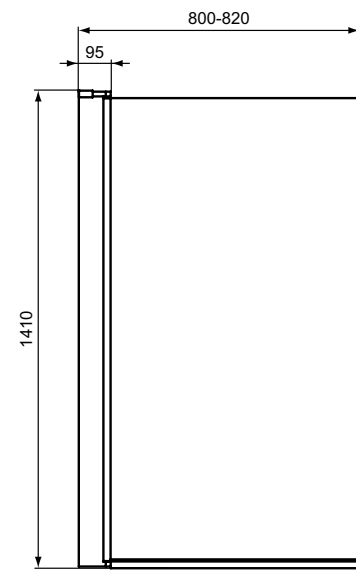

CORNER INSTALLATIONS

Quadrant/offset quadrant
These curved enclosures suit almost any bathroom design, creating an open environment, even in restricted spaces.

Sliding Door with side panel
Sliding doors offer maximum access where there is limited space to open a door. They can also work well in larger spaces to create luxurious showering areas.

Corner entry
When space is limited on either side of a shower enclosure a corner entry with sliding doors offers an effective solution.

Pivot door with side panel
These doors swing open to offer wide access, which when combined with a side panel creates a light and airy showering area.

Saloon door with side panel
The perfect solution in areas where the large swing of a single door might prove awkward or impossible. Comprising two glass panels, each pivot separately and at opposite sides. This of course reduces the swing of each door into the area in front of the shower enclosure.

ALCOVE INSTALLATIONS

Sliding door
Sliding doors are a practical solution for alcoves, especially larger spaces. The door glides on smooth running wheels for access.

Pivot door
These doors work well in alcoves allowing the maximum showering area combined with the maximum access.

Saloon door
Using a saloon style door configuration can enable you to install a wider shower enclosure as the doors present a comparatively small external obstacle.