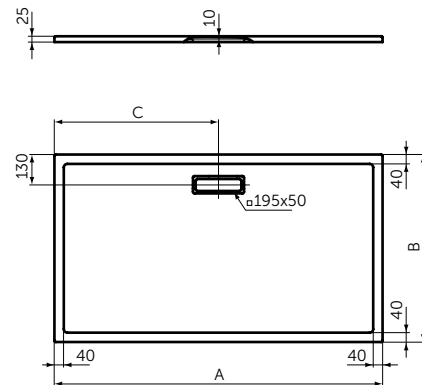

A (mm)	B (mm)	C (mm)
T4483	1200	900	600
T4469	1200	800	600
T4476	1200	700	600
T4468	1000	800	500
T4475	1000	700	500
T4474	900	700	450