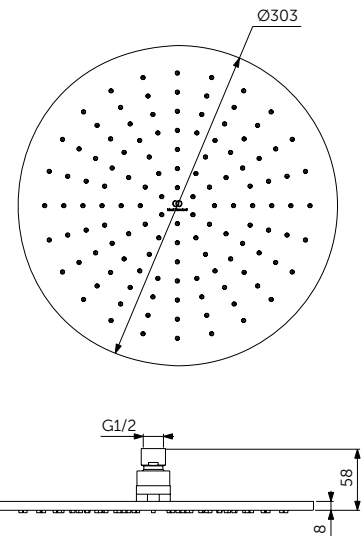

HAND SHOWER

MODEL	SKU
Stick	BC774XG

- Stick hand spray made of metal
- 1 function - normal spray (wide, rich jet)
- Limescale resistant with rub clean nozzles
- 8 l/min flow rate limit

SHOWER HOSE

MODEL	SKU
1250mm	A3306XG
1750mm	A4109XG

- Reduces limescale and facilitate cleaning
- Conical nuts with G1/2" connectors
- Anti-Twist
- Strong - support up to 50kg
- Resists up to 5 bar constant flow pressure

ROUND RAINSHOWER

MODEL	SKU
Ø200mm	BD140XG

- Suitable for low or high pressure
- 12 litres per minute Eco flow regulator
- Rub clean nozzles for protection against lime scale
- Can be used with a horizontal wall arm (B9445XG) or a vertical ceiling arm (B9446XG)
- ABS material

ROUND RAINSHOWER

MODEL	SKU
Ø300mm	A5803XG

- Made of metal
- Suitable for low or high pressure
- Removable 12 litres per minute Eco flow regulator
- Rub clean nozzles for protection against lime scale
- Can be used with a horizontal wall arm (B9445XG) or a vertical ceiling arm (B9446XG)

SQUARE RAINSHOWER

MODEL	SKU
200x200mm	B0024XG

- Made of metal
- Suitable for low or high pressure
- Removable 12 litres per minute Eco flow regulator
- Rub clean nozzles for protection against lime scale
- Can be used with a horizontal wall arm (B9445XG) or a vertical ceiling arm (B9446XG)

WALL CONNECTION

MODEL	SKU
400mm	B9445XG

- Wall connection - 400 mm
- For head shower
- Metal escutcheon
- G1/2" connector