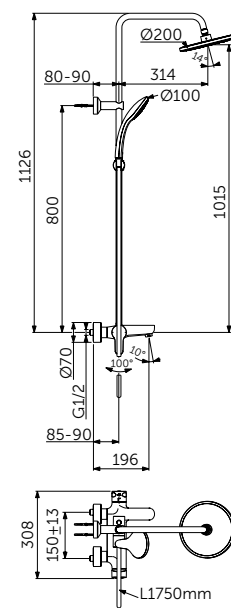

EXPOSED SHOWER SYSTEM

MODEL	SKU
Single lever mixer, handspray & rainshower	BC750XG

- FirmaFlow® ceramic disk cartridge with hot water limiter
- S-connectors with hidden nuts
- Metal handle with red and blue indicator
- Non return valve
- Ceramic disc diverter integrated in the handle - 180°
- Angle and height adjustable slider for hand spray on the rail
- Metal Wall bracket – compensate up to 10mm
- Shower head made of plastic, Ø 200 mm, 12 l/min water flow limiter
- 100mm 1F Idealrain hand spray with 8l/min flow regulator
- 1750mm Idealflex shower hose

SHOWER SYSTEM FOR EXPOSED MIXERS

MODEL	SKU
Handspray & rainshower	BC747XG

- Ceramic disc diverter - 90°
- Shower head made of plastic, Ø 200 mm, 12 l/min water flow limiter
- 100mm 1F Idealrain hand spray with 8l/min flow regulator
- Vertically adjustable wall bracket for easy installation
- Angle and height adjustable slider for hand spray on the rail
- 1750mm Idealflex shower hose
- 800mm Idealflex shower hose to connect to exposed fitting

EXPOSED SHOWER SYSTEM WITH BATH SPOUT - 1126MM

MODEL	SKU
Single lever mixer, bath spout, hand spray & rainshower	BC525XG

- FirmaFlow® ceramic disk cartridge with hot water limiter
- S-connectors with hidden nuts
- Metal handle with red and blue indicator
- Non return valve
- 3-way ceramic disc diverter integrated in the handle - 360°
- Angle and height adjustable slider for hand spray on the rail
- Metal Wall bracket – compensate up to 10mm
- Shower head made of plastic, Ø 200 mm, 12 l/min water flow limiter
- 100mm 1F Idealrain hand spray with 8l/min flow regulator
- 1750mm Idealflex shower hose

SHOWER KIT

MODEL	SKU
Hand shower and sliding bar 600mm	BD142XG