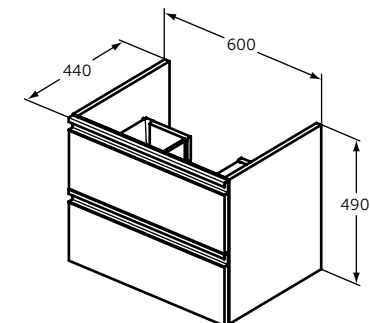

VANITY 825 MM

MODEL
Vanity 825 mm

SKU
T3509V3

- Tap hole
- Overflow
- Wall mounted installation
- Compatible with Tesi basin unit 800mm T0051ZT (to be purchased separately)

VANITY 625 MM

MODEL
Vanity 625 mm

SKU
T3510V3

- Tap hole
- Overflow
- Wall mounted installation
- Compatible with Tesi basin unit 600mm T0050ZT (to be purchased separately)

BASIN UNIT 800 MM

MODEL
Basin unit 800 mm

SKU
T0051ZT

- 2 adjustable drawers with soft closing system
- Built-in handle
- Recommended Space Saving siphon EE23033967
- For use with Tesi (T3509V3) and Connect Air (E0279V3) vanities (to be purchased separately)

BASIN UNIT 600 MM

MODEL
Basin unit 600 mm

SKU
T0050ZT

- 2 adjustable drawers with soft closing system
- Built-in handle
- Recommended Space Saving siphon EE23033967
- For use with Tesi (T3510V3) and Connect Air (E0289V3) vanities (to be purchased separately)

WALL-HUNG BOWL - AQUABLADE® TECHNOLOGY

MODEL
Wall-hung bowl - AquaBlade® technology

SKU
T0079V3

- AquaBlade® flushing technology
- Fully hidden wall fixation
- Low flushing 4,5/3 litres
- T0079V3 model: compatible with slim sandwich seat T3527V3 (to be purchased separately)

FLOORSTANDING BACK-TO-WALL BOWL - AQUABLADE TECHNOLOGY

MODEL
Floorstanding back-to-wall - AquaBlade® technology

SKU
T0077V3

- AquaBlade® flushing technology
- Low flushing 4,5/3 litres
- Horizontal outlet - can be transformed in vertical outlet (VO) ordering one of the accessories elbow. VO can cover from 110 to 200mm rough-in
- T0077V3 model: compatible with slim sandwich seat T3527V3 (to be purchased separately)

SLIM SANDWICH SEAT

MODEL
Slim sandwich seat

SKU
T3527V3

- Soft closing
- Easy removable seat

WALL-HUNG BIDET

MODEL
Wall-hung bidet

SKU
T3552V3

- Standard overflow
- Tap hole
- Fully hidden wall fixation