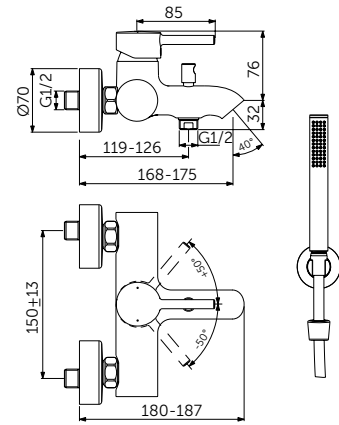

MODEL	SKU
With automatic diverter	BC270XG

- FirmaFlow® ceramic disc cartridge 38mm
- Temperature limiter
- Check valve
- Standard S connectors with noise reducers
- Hidden aerator
- Shower set with 1 function stick hand spray, metal wall bracket and shower hose