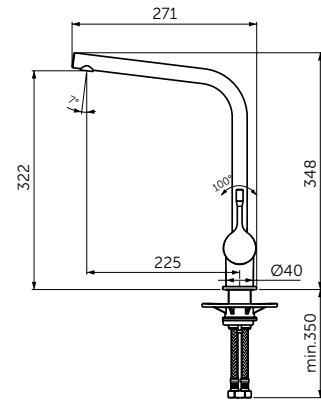

CERALOOK KITCHEN SINK MIXER

MODEL

Sink Mixer With Tubular Spout

SKU

BC174XG

- Brass body with L tubular spout
- 38 mm FirmaFlow® cartridge
- Hot water temperature control
- Click technology
- BlueStart® technology
- Best comfort zone
- Metal handle with red and blue color indication - printed on handle
- Hidden aerator
- EasyFix with centering & sealing ring
- With shaft screw connection
- Flexible hoses G3/8" for water supply system connection

CERAFINE O KITCHEN SINK MIXER

MODEL

Sink Mixer With High Tubular Spout

SKU

BC501XG

- High attached tubular spout rotating on 360°
- 28 mm FirmaFlow® cartridge
- Hot water temperature control
- Comfort zone
- Metal handle with red and blue color indication - printed on handle
- Aerator Perlator
- EasyFix with centering & sealing ring
- With shaft screw connection
- Flexible hoses G3/8" for water supply system connection