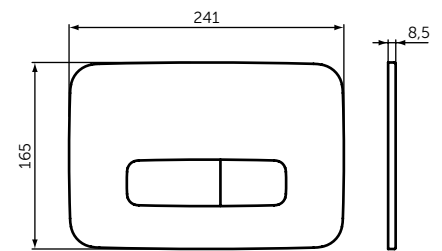

BASIN WASTES

FREE FLOW WASTE

MODEL	SKU
Free flow waste	J3291XG

SLOTTED CLICKER WASTE

MODEL	SKU
Slotted clicker waste	E1482XG
For basins with an overflow	

UNSLOTTED CLICKER WASTE

MODEL	SKU
Unslotted clicker waste	E1483XG
For basins with no overflow	

CONTEMPORARY BOTTLE TRAP

MODEL	SKU
Contemporary bottle trap	T4441XG
32 x 75mm	

FLUSH PLATES

OLEAST™ M1

MODEL	SKU
Round Flush Plate	R0115A6

- Round design
- Dual flush
- Mechanical actuation
- Actuation force < 20N

OLEAST™ M2

MODEL	SKU
Square Flush Plate	R0121A6

- Square design
- Dual flush
- Mechanical actuation
- Actuation force < 20N

OLEAST™ M3

MODEL	SKU
Soft square Flush plate	R0123A6

- Soft-square design
- Dual flush
- Mechanical actuation
- Actuation force < 20N