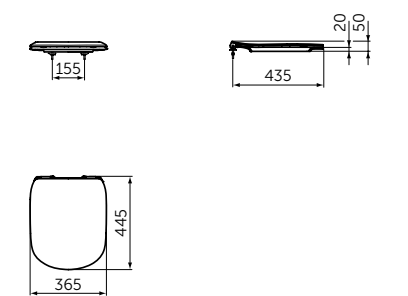

VANITY 825 MM

MODEL
Vanity 825 mm

SKU
T3509V3

- Tap hole
- Overflow
- Wall mounted installation
- Compatible with Tesi basin unit 800mm T0051ZT (to be purchased separately)

VANITY 625 MM

MODEL
Vanity 625 mm

SKU
T3510V3

- Tap hole
- Overflow
- Wall mounted installation
- Compatible with Tesi basin unit 600mm T0050ZT (to be purchased separately)

BASIN UNIT 800 MM

MODEL
Basin unit 800 mm

SKU
T0051ZT

- 2 adjustable drawers with soft closing system
- Built-in handle
- Recommended Space Saving siphon EE23033967
- For use with Tesi (T3509V3) and Connect Air (E0279V3) vanities (to be purchased separately)

BASIN UNIT 600 MM

MODEL
Basin unit 600 mm

SKU
T0050ZT

- 2 adjustable drawers with soft closing system
- Built-in handle
- Recommended Space Saving siphon EE23033967
- For use with Tesi (T3510V3) and Connect Air (E0289V3) vanities (to be purchased separately)

WALL-HUNG BOWL - AQUABLADE® TECHNOLOGY

MODEL
Wall-hung bowl - AquaBlade® technology

SKU
T0079V3

- AquaBlade® flushing technology
- Fully hidden wall fixation
- Low flushing 4,5/3 litres
- T0079V3 model: compatible with slim sandwich seat T3527V3 (to be purchased separately)

FLOORSTANDING BACK-TO-WALL BOWL - AQUABLADE TECHNOLOGY

MODEL
Floorstanding back-to-wall - AquaBlade® technology

SKU
T0077V3

- AquaBlade® flushing technology
- Low flushing 4,5/3 litres
- Horizontal outlet - can be transformed in vertical outlet (VO) ordering one of the accessories elbow. VO can cover from 110 to 200mm rough-in
- T0077V3 model: compatible with slim sandwich seat T3527V3 (to be purchased separately)

SLIM SANDWICH SEAT

MODEL
Slim sandwich seat

SKU
T3527V3

- Soft closing
- Easy removable seat

WALL-HUNG BIDET

MODEL
Wall-hung bidet

SKU
T3552V3

- Standard overflow
- Tap hole
- Fully hidden wall fixation