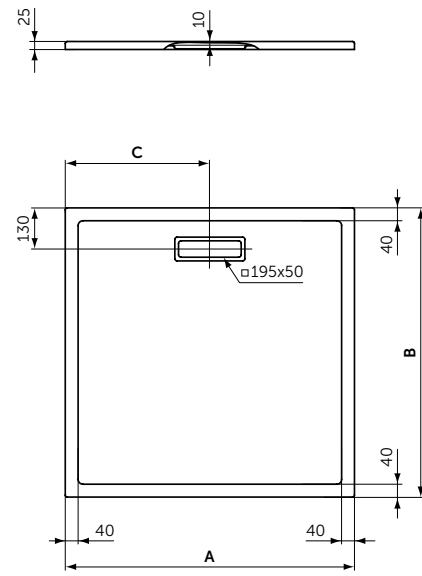

A (mm)	B (mm)	C (mm)
T4467	900	900	450
T4466	800	800	400