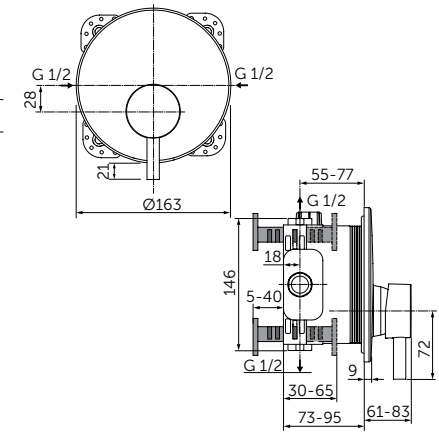

MODEL	SKU
No diverter	A7388XG

- Kit 2
- Kit 1 EasyBox A1000NU to be purchased separately