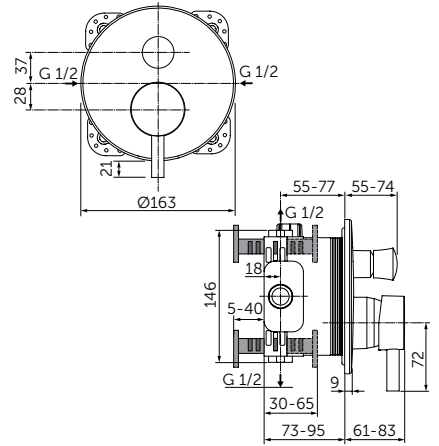

MODEL	SKU
With automatic diverter	A7389XG

- Kit 2
- Kit 1 EasyBox A1000NU to be purchased separately
- With pull-out knob