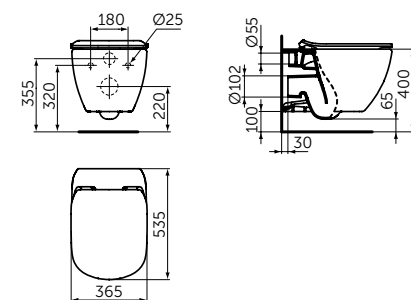

VANITY 825 MM

MODEL
Vanity 825 mm

SKU
T3509V3

- Tap hole
- Overflow
- Wall mounted installation
- Compatible with Tesi basin unit 800mm T0051ZT (to be purchased separately)

VANITY 625 MM

MODEL
Vanity 625 mm

SKU
T3510V3

- Tap hole
- Overflow
- Wall mounted installation
- Compatible with Tesi basin unit 600mm T0050ZT (to be purchased separately)

BASIN UNIT 800 MM

MODEL
Basin unit 800 mm

SKU
T0051ZT

- 2 adjustable drawers with soft closing system
- Built-in handle
- Recommended Space Saving siphon EE23033967
- For use with Tesi (T3509V3) and Connect Air (E0279V3) vanities (to be purchased separately)

BASIN UNIT 600 MM

MODEL
Basin unit 600 mm

SKU
T0050ZT

- 2 adjustable drawers with soft closing system
- Built-in handle
- Recommended Space Saving siphon EE23033967
- For use with Tesi (T3510V3) and Connect Air (E0289V3) vanities (to be purchased separately)

WALL-HUNG BOWL - AQUABLADE® TECHNOLOGY

MODEL
Wall-hung bowl - AquaBlade® technology

SKU
T0079V3

- AquaBlade® flushing technology
- Fully hidden wall fixation
- Low flushing 4,5/3 litres
- T0079V3 model: compatible with slim sandwich seat T3527V3 (to be purchased separately)

FLOORSTANDING BACK-TO-WALL BOWL - AQUABLADE TECHNOLOGY

MODEL
Floorstanding back-to-wall - AquaBlade® technology

SKU
T0077V3

- AquaBlade® flushing technology
- Low flushing 4,5/3 litres
- Horizontal outlet - can be transformed in vertical outlet (VO) ordering one of the accessories elbow. VO can cover from 110 to 200mm rough-in
- T0077V3 model: compatible with slim sandwich seat T3527V3 (to be purchased separately)

SLIM SANDWICH SEAT

MODEL
Slim sandwich seat

SKU
T3527V3

- Soft closing
- Easy removable seat

WALL-HUNG BIDET

MODEL
Wall-hung bidet

SKU
T3552V3

- Standard overflow
- Tap hole
- Fully hidden wall fixation