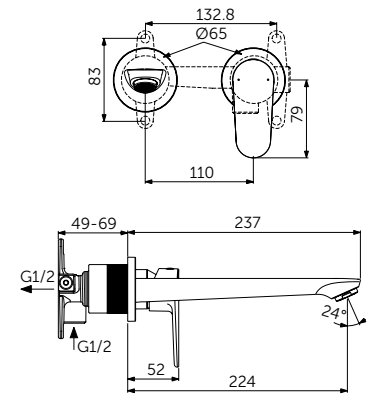

GRANDE BASIN MIXER

MODEL	SKU
No pop-up waste	BC554XG
Click clack waste	BD131XG

- EasyFix® system
- Slim aerator 5l/min
- FirmaFlow® ceramic disc cartridge 28mm
- Temperature limiter
- Supplied with flexible hoses G3/8 PEX
- Comfort area: Height 120mm
- BD131XG to be used only in combination with washbasins with overflow

BUILT-IN BASIN MIXER KIT2

MODEL	SKU
224mm cast spout	BD133XG

- Kit 2
- Metal escutcheon
- Metal handle with printed red and blue colour indication
- Slim aerator 5l/min
- To be used only in combination with A1313NU Kit – to be purchased separately

GRANDE BASIN MIXER

MODEL	SKU
With metal pop-up waste	BC699XG

- EasyFix® system
- Slim aerator 5l/min
- FirmaFlow® ceramic disc cartridge 28mm
- Temperature limiter
- Supplied with flexible hoses G3/8 PEX
- Comfort area: Height 120mm

BIDET MIXER

MODEL	SKU
With metal pop-up waste	BC705XG

- EasyFix® system
- Ball joint aerator 5l/min
- FirmaFlow® ceramic disc cartridge 28mm
- Temperature limiter
- Supplied with flexible hoses G3/8 PEX

SIDE HANDLE GRANDE BASIN MIXER

MODEL	SKU
No pop-up waste	BC555XG

- EasyFix® system
- Slim aerator 5l/min
- FirmaFlow® ceramic disc cartridge 28mm
- Temperature limiter
- Supplied with flexible hoses G3/8 PEX
- Comfort area: Height 159mm

EXPOSED SHOWER MIXER

MODEL	SKU
No diverter	BC499XG

- FirmaFlow® ceramic disc cartridge 38mm
- Temperature limiter
- Check valve
- Standard S connectors

SIDE HANDLE GRANDE BASIN MIXER

MODEL	SKU
With metal pop-up waste	BC703XG

- EasyFix® system
- Slim aerator 5l/min
- FirmaFlow® ceramic disc cartridge 28mm
- Temperature limiter
- Supplied with flexible hoses G3/8 PEX
- Comfort area: Height 159mm

EXPOSED BATH & SHOWER MIXER

MODEL	SKU
With automatic diverter	BC500XG