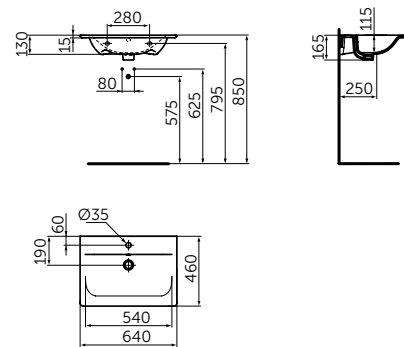

SKU

E0289V3