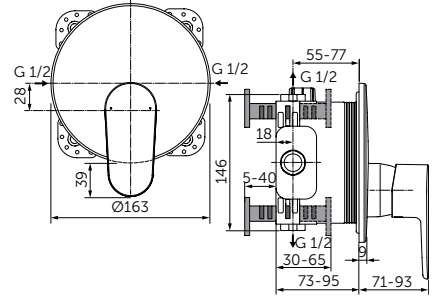

SKU

A7349XG