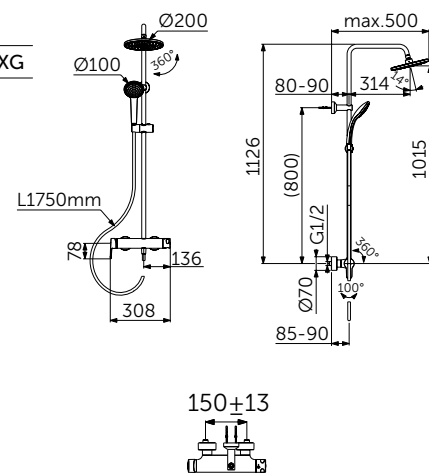

EXPOSED SHOWER SYSTEM

MODEL	SKU
Single lever mixer, handspray & rainshower	BC750XG

- FirmaFlow® ceramic disk cartridge with hot water limiter
- S-connectors with hidden nuts
- Metal handle with red and blue indicator
- Non return valve
- Ceramic disc diverter integrated in the handle - 180°
- Angle and height adjustable slider for hand spray on the rail
- Metal Wall bracket – compensate up to 10mm
- Shower head made of plastic, Ø 200 mm, 12 l/min water flow limiter
- 100mm 1F Idealrain hand spray with 8l/min flow regulator
- 1750mm Idealflex shower hose

SHOWER SYSTEM FOR EXPOSED MIXERS

MODEL	SKU
Handspray & rainshower	BC747XG

- Ceramic disc diverter - 90°
- Shower head made of plastic, Ø 200 mm, 12 l/min water flow limiter
- 100mm 1F Idealrain hand spray with 8l/min flow regulator
- Vertically adjustable wall bracket for easy installation
- Angle and height adjustable slider for hand spray on the rail
- 1750mm Idealflex shower hose
- 800mm Idealflex shower hose to connect to exposed fitting

EXPOSED SHOWER SYSTEM WITH BATH SPOUT - 1126MM

MODEL	SKU
Single lever mixer, bath spout, hand spray & rainshower	BC525XG

- FirmaFlow® ceramic disk cartridge with hot water limiter
- S-connectors with hidden nuts
- Metal handle with red and blue indicator
- Non return valve
- 3-way ceramic disc diverter integrated in the handle - 360°
- Angle and height adjustable slider for hand spray on the rail
- Metal Wall bracket – compensate up to 10mm
- Shower head made of plastic, Ø 200 mm, 12 l/min water flow limiter
- 100mm 1F Idealrain hand spray with 8l/min flow regulator
- 1750mm Idealflex shower hose

SHOWER KIT

MODEL	SKU
Hand shower and sliding bar 600mm	BD142XG