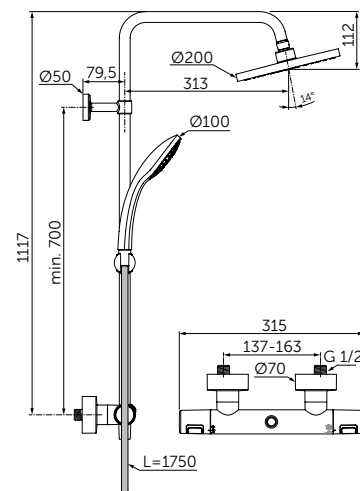

EXPOSED THERMOSTATIC SHOWER MIXER

MODEL	SKU
Thermostatic shower mixer	A7201XG

- FirmaFlow® Therm - thermostatic cartridge
- S-connectors with hidden nuts
- Ceramic valve G1/2 180°
- Cool body technology
- Hot water at 40°C stop button and 50% water volume stop button
- Non return valve
- Comply with EN 1111

EXPOSED THERMOSTATIC BATH & SHOWER MIXER

MODEL	SKU
Thermostatic bath and shower mixer	A7544XG

- FirmaFlow® Therm - thermostatic cartridge
- S-connectors with hidden nuts
- Ceramic disc diverter integrated in the handle - 180°
- Cool body technology
- Hot water at 40°C stop button and 50% water volume stop button
- Non return valve
- Comply with EN 1111

EXPOSED SHOWER SYSTEM

MODEL	SKU
Thermostatic mixer, round handspray & rainshower	A7545XG

- FirmaFlow® Therm - thermostatic cartridge
- S-connectors with hidden nuts
- Ceramic disc diverter integrated in the handle - 180°
- Cool body technology
- Hot water at 40°C stop button and 50% water volume stop button
- Non return valve
- Shower head made of plastic, Ø 200 mm, 12 l/min water flow limiter
- 100mm 1F Idealrain hand spray with 8l/min flow regulator
- Vertically adjustable wall bracket for easy installation
- Angle and height adjustable slider for hand spray on the rail
- 1750mm Idealflex shower hose
- Comply with EN 1111

EXPOSED FLEX SHOWER SYSTEM

MODEL	SKU
Thermostatic mixer, round handspray & rainshower	A7546XG