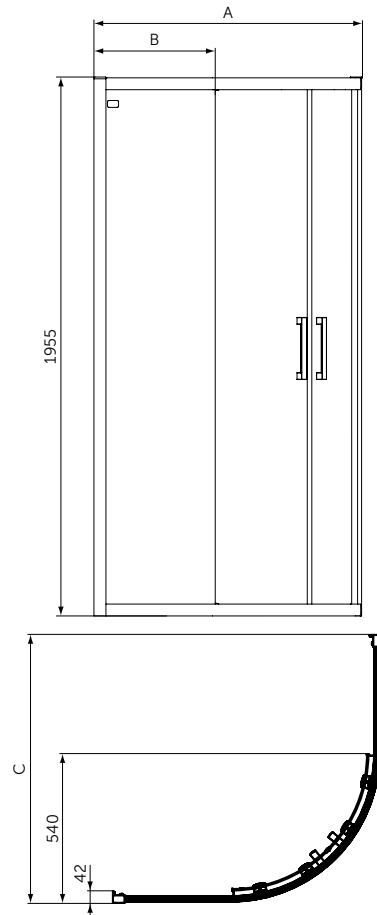

QUADRANT

MODEL	SKU
Quadrant 80x80	K9250V3
Quadrant 90x90	K9251V3
Quadrant 100x100	K9252V3

- Height 1950 mm
- Chrome plated metal handle double
- Smooth running wheels
- Easy click top caps
- Suitable for installation on a tray or wetroom floor
- Reversible for both left and right hand fitting