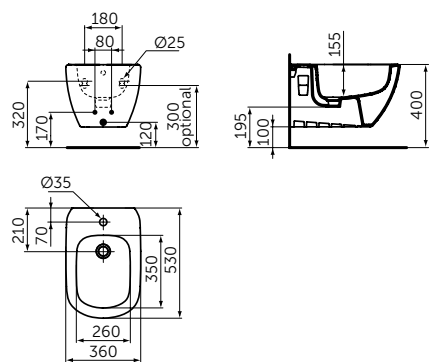

VANITY 825 MM

MODEL
Vanity 825 mm

SKU
T3509V3

- Tap hole
- Overflow
- Wall mounted installation
- Compatible with Tesi basin unit 800mm T0051ZT (to be purchased separately)

VANITY 625 MM

MODEL
Vanity 625 mm

SKU
T3510V3

- Tap hole
- Overflow
- Wall mounted installation
- Compatible with Tesi basin unit 600mm T0050ZT (to be purchased separately)

BASIN UNIT 800 MM

MODEL
Basin unit 800 mm

SKU
T0051ZT

- 2 adjustable drawers with soft closing system
- Built-in handle
- Recommended Space Saving siphon EE23033967
- For use with Tesi (T3509V3) and Connect Air (E0279V3) vanities (to be purchased separately)

BASIN UNIT 600 MM

MODEL
Basin unit 600 mm

SKU
T0050ZT

- 2 adjustable drawers with soft closing system
- Built-in handle
- Recommended Space Saving siphon EE23033967
- For use with Tesi (T3510V3) and Connect Air (E0289V3) vanities (to be purchased separately)

WALL-HUNG BOWL - AQUABLADE® TECHNOLOGY

MODEL
Wall-hung bowl - AquaBlade® technology

SKU
T0079V3

- AquaBlade® flushing technology
- Fully hidden wall fixation
- Low flushing 4,5/3 litres
- T0079V3 model: compatible with slim sandwich seat T3527V3 (to be purchased separately)

FLOORSTANDING BACK-TO-WALL BOWL - AQUABLADE TECHNOLOGY

MODEL
Floorstanding back-to-wall - AquaBlade® technology

SKU
T0077V3

- AquaBlade® flushing technology
- Low flushing 4,5/3 litres
- Horizontal outlet - can be transformed in vertical outlet (VO) ordering one of the accessories elbow. VO can cover from 110 to 200mm rough-in
- T0077V3 model: compatible with slim sandwich seat T3527V3 (to be purchased separately)

SLIM SANDWICH SEAT

MODEL
Slim sandwich seat

SKU
T3527V3

- Soft closing
- Easy removable seat

WALL-HUNG BIDET

MODEL
Wall-hung bidet

SKU
T3552V3

- Standard overflow
- Tap hole
- Fully hidden wall fixation