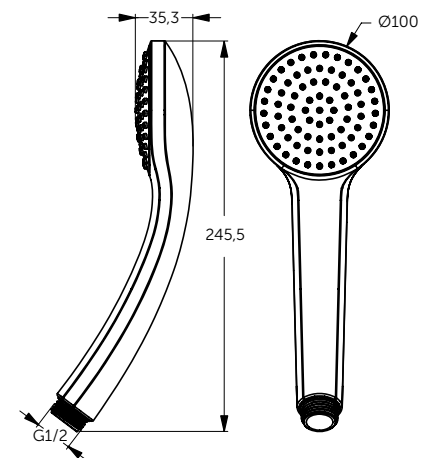

EXPOSED SHOWER SYSTEM

MODEL	SKU
Single lever mixer, handspray & rainshower	BC750XG

- FirmaFlow® ceramic disk cartridge with hot water limiter
- S-connectors with hidden nuts
- Metal handle with red and blue indicator
- Non return valve
- Ceramic disc diverter integrated in the handle - 180°
- Angle and height adjustable slider for hand spray on the rail
- Metal Wall bracket – compensate up to 10mm
- Shower head made of plastic, Ø 200 mm, 12 l/min water flow limiter
- 100mm 1F Idealrain hand spray with 8l/min flow regulator
- 1750mm Idealflex shower hose

SHOWER SYSTEM FOR EXPOSED MIXERS

MODEL	SKU
Handspray & rainshower	BC747XG

- Ceramic disc diverter - 90°
- Shower head made of plastic, Ø 200 mm, 12 l/min water flow limiter
- 100mm 1F Idealrain hand spray with 8l/min flow regulator
- Vertically adjustable wall bracket for easy installation
- Angle and height adjustable slider for hand spray on the rail
- 1750mm Idealflex shower hose
- 800mm Idealflex shower hose to connect to exposed fitting

EXPOSED SHOWER SYSTEM WITH BATH SPOUT - 1126MM

MODEL	SKU
Single lever mixer, bath spout, hand spray & rainshower	BC525XG

- FirmaFlow® ceramic disk cartridge with hot water limiter
- S-connectors with hidden nuts
- Metal handle with red and blue indicator
- Non return valve
- 3-way ceramic disc diverter integrated in the handle - 360°
- Angle and height adjustable slider for hand spray on the rail
- Metal Wall bracket – compensate up to 10mm
- Shower head made of plastic, Ø 200 mm, 12 l/min water flow limiter
- 100mm 1F Idealrain hand spray with 8l/min flow regulator
- 1750mm Idealflex shower hose

SHOWER KIT

MODEL	SKU
Hand shower and sliding bar 600mm	BD142XG