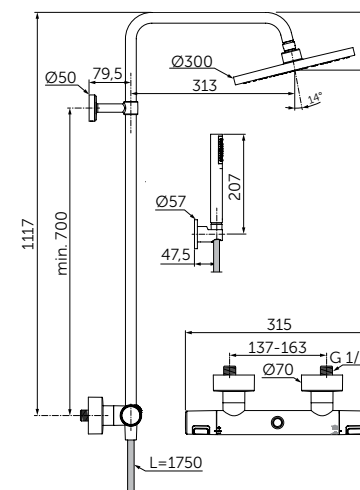

EXPOSED THERMOSTATIC SHOWER MIXER

MODEL	SKU
Thermostatic shower mixer	A7201XG

- FirmaFlow® Therm - thermostatic cartridge
- S-connectors with hidden nuts
- Ceramic valve G1/2 180°
- Cool body technology
- Hot water at 40°C stop button and 50% water volume stop button
- Non return valve
- Comply with EN 1111

EXPOSED THERMOSTATIC BATH & SHOWER MIXER

MODEL	SKU
Thermostatic bath and shower mixer	A7544XG

- FirmaFlow® Therm - thermostatic cartridge
- S-connectors with hidden nuts
- Ceramic disc diverter integrated in the handle - 180°
- Cool body technology
- Hot water at 40°C stop button and 50% water volume stop button
- Non return valve
- Comply with EN 1111

EXPOSED SHOWER SYSTEM

MODEL	SKU
Thermostatic mixer, round handspray & rainshower	A7545XG

- FirmaFlow® Therm - thermostatic cartridge
- S-connectors with hidden nuts
- Ceramic disc diverter integrated in the handle - 180°
- Cool body technology
- Hot water at 40°C stop button and 50% water volume stop button
- Non return valve
- Shower head made of plastic, Ø 200 mm, 12 l/min water flow limiter
- 100mm 1F Idealrain hand spray with 8l/min flow regulator
- Vertically adjustable wall bracket for easy installation
- Angle and height adjustable slider for hand spray on the rail
- 1750mm Idealflex shower hose
- Comply with EN 1111

EXPOSED FLEX SHOWER SYSTEM

MODEL	SKU
Thermostatic mixer, round handspray & rainshower	A7546XG