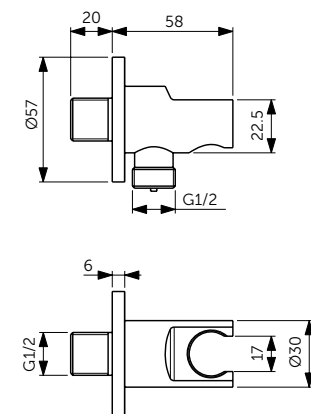

MODEL	SKU
Hand shower support	BC807XG

- Made of metal with plastic insert to protect surface
- For hose with conical nuts
- G1/2" connection with back flow prevention