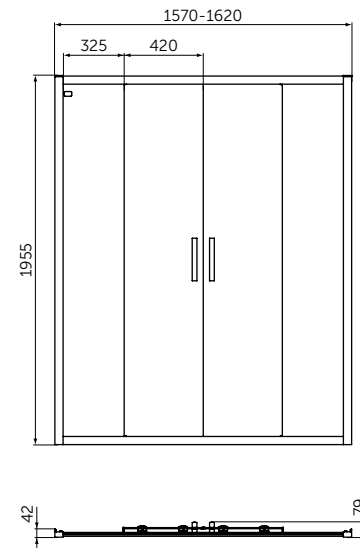

SLIDER

MODEL	SKU
Slider Door 160	K9282V3

- Height 1950 mm
- Chrome plated metal handle double
- Smooth running wheels
- Easy click top caps
- Suitable for installation on a tray or wetroom floor
- Reversible for both left and right hand fitting

SIDE PANELS

MODEL	SKU
Side Panel 70	K9297V3
Side Panel 75	K9298V3
Side Panel 80	K9299V3
Side Panel 85	K9301V3
Side Panel 90	K9374V3

- Height 1950 mm
- Easy click top caps
- Suitable for installation on a tray or wetroom floor
- Reversible for both left and right hand fitting

	A (mm)
K9297	670-720
K9298	720-770
K9299	770-820
K9301	820-870
K9374	870-920

SALOON DOORS

MODEL	SKU
Saloon Door 90	K9294V3
Saloon Door 100	K9296V3

- Height 1950 mm
- Chrome plated metal handle double
- Easy click top caps
- Suitable for installation on a tray or wetroom floor
- Reversible for both left and right hand fitting

	A (mm)	B (mm)
K9294	870-920	390
K9296	970-1020	440

WET ROOM PANELS

MODEL	SKU
Wet Room Panel 90	K9377V3
Wet Room Panel 100	K9378V3
Wet Room Panel 120	K9379V3
Wet Room Panel Fixation Wall	K9380V3
Wet Room Panel Fixation Angle	K9381V3

- Height 1950 mm
- Easy click top caps
- Reversible for both left and right hand fitting

	A (mm)
K9377	854-877
K9378	954-977
K9379	1154-1177
K9380	1000
K9381	962