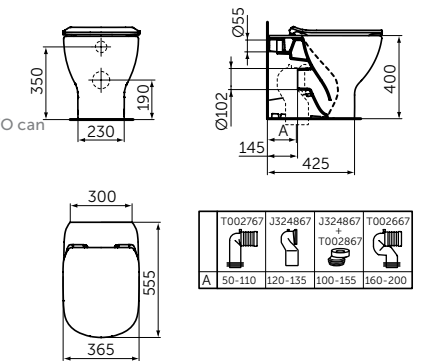

VANITY 825 MM

MODEL
Vanity 825 mm

SKU
T3509V3

- Tap hole
- Overflow
- Wall mounted installation
- Compatible with Tesi basin unit 800mm T0051ZT (to be purchased separately)

VANITY 625 MM

MODEL
Vanity 625 mm

SKU
T3510V3

- Tap hole
- Overflow
- Wall mounted installation
- Compatible with Tesi basin unit 600mm T0050ZT (to be purchased separately)

BASIN UNIT 800 MM

MODEL
Basin unit 800 mm

SKU
T0051ZT

- 2 adjustable drawers with soft closing system
- Built-in handle
- Recommended Space Saving siphon EE23033967
- For use with Tesi (T3509V3) and Connect Air (E0279V3) vanities (to be purchased separately)

BASIN UNIT 600 MM

MODEL
Basin unit 600 mm

SKU
T0050ZT

- 2 adjustable drawers with soft closing system
- Built-in handle
- Recommended Space Saving siphon EE23033967
- For use with Tesi (T3510V3) and Connect Air (E0289V3) vanities (to be purchased separately)

WALL-HUNG BOWL - AQUABLADE® TECHNOLOGY

MODEL
Wall-hung bowl - AquaBlade® technology

SKU
T0079V3

- AquaBlade® flushing technology
- Fully hidden wall fixation
- Low flushing 4,5/3 litres
- T0079V3 model: compatible with slim sandwich seat T3527V3 (to be purchased separately)

FLOORSTANDING BACK-TO-WALL BOWL - AQUABLADE TECHNOLOGY

MODEL
Floorstanding back-to-wall - AquaBlade® technology

SKU
T0077V3

- AquaBlade® flushing technology
- Low flushing 4,5/3 litres
- Horizontal outlet - can be transformed in vertical outlet (VO) ordering one of the accessories elbow. VO can cover from 110 to 200mm rough-in
- T0077V3 model: compatible with slim sandwich seat T3527V3 (to be purchased separately)

SLIM SANDWICH SEAT

MODEL
Slim sandwich seat

SKU
T3527V3

- Soft closing
- Easy removable seat

WALL-HUNG BIDET

MODEL
Wall-hung bidet

SKU
T3552V3

- Standard overflow
- Tap hole
- Fully hidden wall fixation