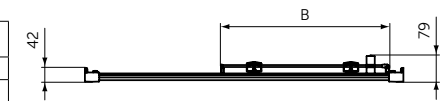

A (mm)	B (mm)
K9273	970-1020	513
K9274	1020-1070	538
K9275	1070-1120	563
K9277	1170-1220	613
K9278	1370-1420	713