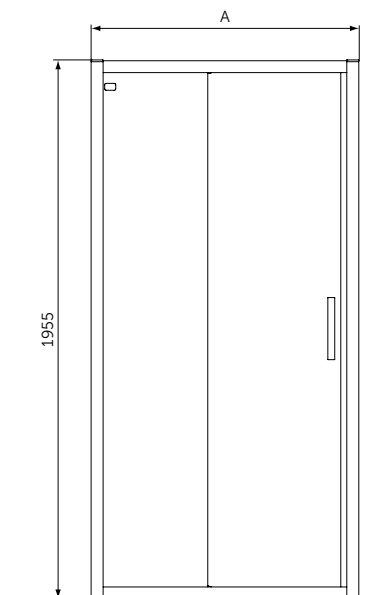

A (mm)	B (mm)
K9273	970-1020	513
K9274	1020-1070	538
K9275	1070-1120	563
K9277	1170-1220	613
K9278	1370-1420	713