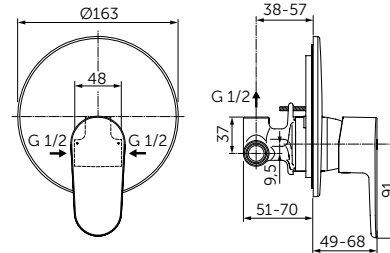

BC706XG

BUILT-IN SHOWER MIXER KIT 1 + KIT 2

**MODEL**

No diverter

- Kit 1 + Kit 2 (complete set)
- Ceramic disc cartridge 47mm
- Metal handle with red and blue indicators
- Metal escutcheon

**SKU**

A7192XG

BUILT-IN BATH & SHOWER MIXER KIT 1 + KIT 2