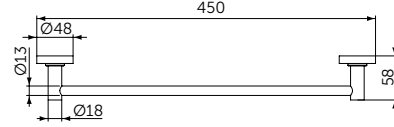

### TOWEL RAIL

**MODEL**

Towel Rail

- W: 450 H: 48 D: 58mm
- Wall mounting

**SKU**

A9117XG