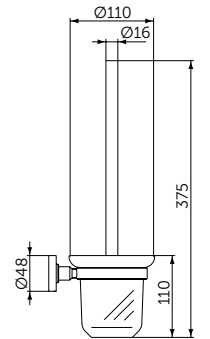

### TOILET BRUSH & HOLDER

**MODEL**

Toilet Brush & Holder

- W: 110 H: 375 D: 139mm
- Frosted glass holder
- Black brush head
- Wall mounting

**SKU**

A9119XG