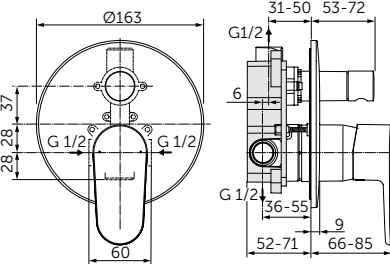

SKU

A7193XG