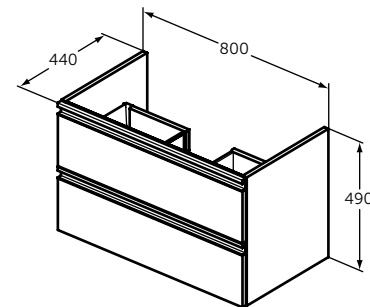

VANITY 825 MM

MODEL
Vanity 825 mm

SKU
T3509V3

- Tap hole
- Overflow
- Wall mounted installation
- Compatible with Tesi basin unit 800mm T0051ZT (to be purchased separately)

VANITY 625 MM

MODEL
Vanity 625 mm

SKU
T3510V3

- Tap hole
- Overflow
- Wall mounted installation
- Compatible with Tesi basin unit 600mm T0050ZT (to be purchased separately)

BASIN UNIT 800 MM

MODEL
Basin unit 800 mm

SKU
T0051ZT

- 2 adjustable drawers with soft closing system
- Built-in handle
- Recommended Space Saving siphon EE23033967
- For use with Tesi (T3509V3) and Connect Air (E0279V3) vanities (to be purchased separately)

BASIN UNIT 600 MM

MODEL
Basin unit 600 mm

SKU
T0050ZT

- 2 adjustable drawers with soft closing system
- Built-in handle
- Recommended Space Saving siphon EE23033967
- For use with Tesi (T3510V3) and Connect Air (E0289V3) vanities (to be purchased separately)

WALL-HUNG BOWL - AQUABLADE® TECHNOLOGY

MODEL
Wall-hung bowl - AquaBlade® technology

SKU
T0079V3

- AquaBlade® flushing technology
- Fully hidden wall fixation
- Low flushing 4,5/3 litres
- T0079V3 model: compatible with slim sandwich seat T3527V3 (to be purchased separately)

FLOORSTANDING BACK-TO-WALL BOWL - AQUABLADE TECHNOLOGY

MODEL
Floorstanding back-to-wall - AquaBlade® technology

SKU
T0077V3

- AquaBlade® flushing technology
- Low flushing 4,5/3 litres
- Horizontal outlet - can be transformed in vertical outlet (VO) ordering one of the accessories elbow. VO can cover from 110 to 200mm rough-in
- T0077V3 model: compatible with slim sandwich seat T3527V3 (to be purchased separately)

SLIM SANDWICH SEAT

MODEL
Slim sandwich seat

SKU
T3527V3

- Soft closing
- Easy removable seat

WALL-HUNG BIDET

MODEL
Wall-hung bidet

SKU
T3552V3

- Standard overflow
- Tap hole
- Fully hidden wall fixation