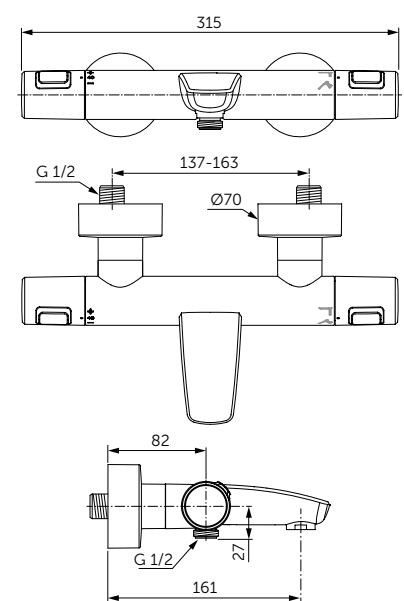

EXPOSED THERMOSTATIC BATH & SHOWER MIXER

MODEL	SKU
Thermostatic bath and shower mixer	A7544XG

- FirmaFlow® Therm - thermostatic cartridge
- S-connectors with hidden nuts
- Ceramic disc diverter integrated in the handle - 180°
- Cool body technology
- Hot water at 40°C stop button and 50% water volume stop button
- Non return valve
- Comply with EN 1111