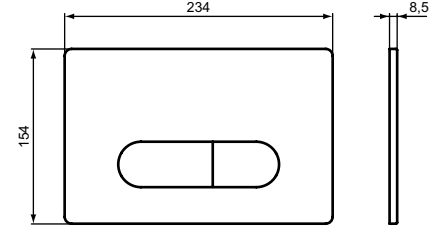

BASIN WASTES

FREE FLOW WASTE

MODEL	SKU
Free flow waste	J3291XG

SLOTTED CLICKER WASTE

MODEL	SKU
Slotted clicker waste	E1482XG
For basins with an overflow	

UNSLOTTED CLICKER WASTE

MODEL	SKU
Unslotted clicker waste	E1483XG
For basins with no overflow	

CONTEMPORARY BOTTLE TRAP

MODEL	SKU
Contemporary bottle trap	T4441XG
32 x 75mm	

FLUSH PLATES

OLEAST™ M1

MODEL	SKU
Round Flush Plate	R0115A6

- Round design
- Dual flush
- Mechanical actuation
- Actuation force < 20N

OLEAST™ M2

MODEL	SKU
Square Flush Plate	R0121A6

- Square design
- Dual flush
- Mechanical actuation
- Actuation force < 20N

OLEAST™ M3

MODEL	SKU
Soft square Flush plate	R0123A6

- Soft-square design
- Dual flush
- Mechanical actuation
- Actuation force < 20N