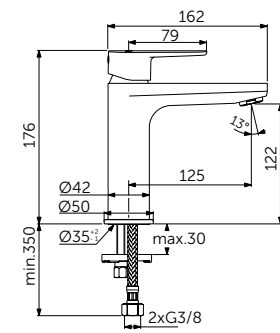

GRANDE BASIN MIXER

MODEL	SKU
No pop-up waste	BC554XG
Click clack waste	BD131XG

- EasyFix® system
- Slim aerator 5l/min
- FirmaFlow® ceramic disc cartridge 28mm
- Temperature limiter
- Supplied with flexible hoses G3/8 PEX
- Comfort area: Height 120mm
- BD131XG to be used only in combination with washbasins with overflow

BUILT-IN BASIN MIXER KIT2

MODEL	SKU
224mm cast spout	BD133XG

- Kit 2
- Metal escutcheon
- Metal handle with printed red and blue colour indication
- Slim aerator 5l/min
- To be used only in combination with A1313NU Kit – to be purchased separately

GRANDE BASIN MIXER

MODEL	SKU
With metal pop-up waste	BC699XG

- EasyFix® system
- Slim aerator 5l/min
- FirmaFlow® ceramic disc cartridge 28mm
- Temperature limiter
- Supplied with flexible hoses G3/8 PEX
- Comfort area: Height 120mm

BIDET MIXER

MODEL	SKU
With metal pop-up waste	BC705XG

- EasyFix® system
- Ball joint aerator 5l/min
- FirmaFlow® ceramic disc cartridge 28mm
- Temperature limiter
- Supplied with flexible hoses G3/8 PEX

SIDE HANDLE GRANDE BASIN MIXER

MODEL	SKU
No pop-up waste	BC555XG

- EasyFix® system
- Slim aerator 5l/min
- FirmaFlow® ceramic disc cartridge 28mm
- Temperature limiter
- Supplied with flexible hoses G3/8 PEX
- Comfort area: Height 159mm

EXPOSED SHOWER MIXER

MODEL	SKU
No diverter	BC499XG

- FirmaFlow® ceramic disc cartridge 38mm
- Temperature limiter
- Check valve
- Standard S connectors

SIDE HANDLE GRANDE BASIN MIXER

MODEL	SKU
With metal pop-up waste	BC703XG

- EasyFix® system
- Slim aerator 5l/min
- FirmaFlow® ceramic disc cartridge 28mm
- Temperature limiter
- Supplied with flexible hoses G3/8 PEX
- Comfort area: Height 159mm

EXPOSED BATH & SHOWER MIXER

MODEL	SKU
With automatic diverter	BC500XG