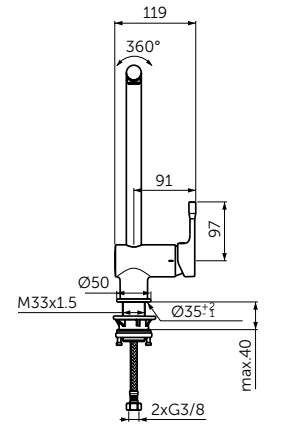

CERALOOK KITCHEN SINK MIXER

MODEL

Sink Mixer With Tubular Spout

SKU

BC174XG

- Brass body with L tubular spout
- 38 mm FirmaFlow® cartridge
- Hot water temperature control
- Click technology
- BlueStart® technology
- Best comfort zone
- Metal handle with red and blue color indication - printed on handle
- Hidden aerator
- EasyFix with centering & sealing ring
- With shaft screw connection
- Flexible hoses G3/8" for water supply system connection

CERAFINE O KITCHEN SINK MIXER

MODEL

Sink Mixer With High Tubular Spout

SKU

BC501XG

- High attached tubular spout rotating on 360°
- 28 mm FirmaFlow® cartridge
- Hot water temperature control
- Comfort zone
- Metal handle with red and blue color indication - printed on handle
- Aerator Perlator
- EasyFix with centering & sealing ring
- With shaft screw connection
- Flexible hoses G3/8" for water supply system connection