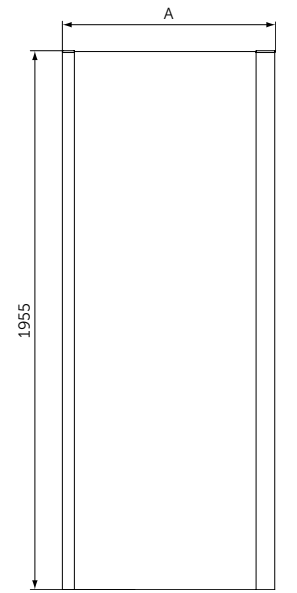

SLIDER

MODEL	SKU
Slider Door 160	K9282V3

- Height 1950 mm
- Chrome plated metal handle double
- Smooth running wheels
- Easy click top caps
- Suitable for installation on a tray or wetroom floor
- Reversible for both left and right hand fitting

SIDE PANELS

MODEL	SKU
Side Panel 70	K9297V3
Side Panel 75	K9298V3
Side Panel 80	K9299V3
Side Panel 85	K9301V3
Side Panel 90	K9374V3

- Height 1950 mm
- Easy click top caps
- Suitable for installation on a tray or wetroom floor
- Reversible for both left and right hand fitting

	A (mm)
K9297	670-720
K9298	720-770
K9299	770-820
K9301	820-870
K9374	870-920

SALOON DOORS

MODEL	SKU
Saloon Door 90	K9294V3
Saloon Door 100	K9296V3

- Height 1950 mm
- Chrome plated metal handle double
- Easy click top caps
- Suitable for installation on a tray or wetroom floor
- Reversible for both left and right hand fitting

	A (mm)	B (mm)
K9294	870-920	390
K9296	970-1020	440

WET ROOM PANELS

MODEL	SKU
Wet Room Panel 90	K9377V3
Wet Room Panel 100	K9378V3
Wet Room Panel 120	K9379V3
Wet Room Panel Fixation Wall	K9380V3
Wet Room Panel Fixation Angle	K9381V3

- Height 1950 mm
- Easy click top caps
- Reversible for both left and right hand fitting

	A (mm)
K9377	854-877
K9378	954-977
K9379	1154-1177
K9380	1000
K9381	962