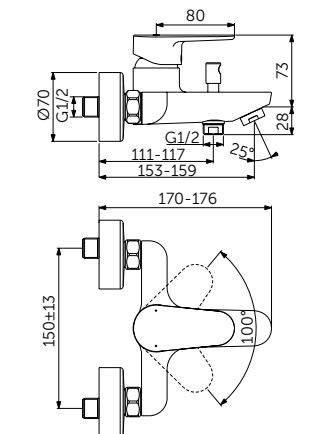

GRANDE BASIN MIXER

MODEL	SKU
No pop-up waste	BC554XG
Click clack waste	BD131XG

- EasyFix® system
- Slim aerator 5l/min
- FirmaFlow® ceramic disc cartridge 28mm
- Temperature limiter
- Supplied with flexible hoses G3/8 PEX
- Comfort area: Height 120mm
- BD131XG to be used only in combination with washbasins with overflow

BUILT-IN BASIN MIXER KIT2

MODEL	SKU
224mm cast spout	BD133XG

- Kit 2
- Metal escutcheon
- Metal handle with printed red and blue colour indication
- Slim aerator 5l/min
- To be used only in combination with A1313NU Kit – to be purchased separately

GRANDE BASIN MIXER

MODEL	SKU
With metal pop-up waste	BC699XG

- EasyFix® system
- Slim aerator 5l/min
- FirmaFlow® ceramic disc cartridge 28mm
- Temperature limiter
- Supplied with flexible hoses G3/8 PEX
- Comfort area: Height 120mm

BIDET MIXER

MODEL	SKU
With metal pop-up waste	BC705XG

- EasyFix® system
- Ball joint aerator 5l/min
- FirmaFlow® ceramic disc cartridge 28mm
- Temperature limiter
- Supplied with flexible hoses G3/8 PEX

SIDE HANDLE GRANDE BASIN MIXER

MODEL	SKU
No pop-up waste	BC555XG

- EasyFix® system
- Slim aerator 5l/min
- FirmaFlow® ceramic disc cartridge 28mm
- Temperature limiter
- Supplied with flexible hoses G3/8 PEX
- Comfort area: Height 159mm

EXPOSED SHOWER MIXER

MODEL	SKU
No diverter	BC499XG

- FirmaFlow® ceramic disc cartridge 38mm
- Temperature limiter
- Check valve
- Standard S connectors

SIDE HANDLE GRANDE BASIN MIXER

MODEL	SKU
With metal pop-up waste	BC703XG

- EasyFix® system
- Slim aerator 5l/min
- FirmaFlow® ceramic disc cartridge 28mm
- Temperature limiter
- Supplied with flexible hoses G3/8 PEX
- Comfort area: Height 159mm

EXPOSED BATH & SHOWER MIXER

MODEL	SKU
With automatic diverter	BC500XG