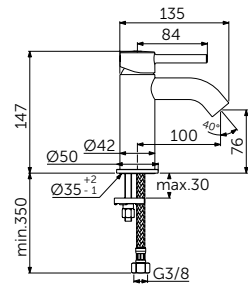

- EasyFix® system
- Hidden aerator 5l/min
- FirmaFlow® ceramic disc cartridge 28mm
- Temperature limiter
- Supplied with flexible hoses G3/8 PEX
- Comfort area: Height 75mm
- BC822XG to be used only in combination with washbasins with overflow