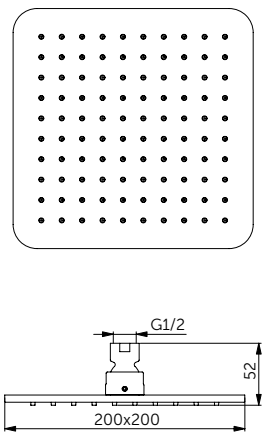

HAND SHOWER

MODEL	SKU
Stick	BC774XG

- Stick hand spray made of metal
- 1 function - normal spray (wide, rich jet)
- Limescale resistant with rub clean nozzles
- 8 l/min flow rate limit

SHOWER HOSE

MODEL	SKU
1250mm	A3306XG
1750mm	A4109XG

- Reduces limescale and facilitate cleaning
- Conical nuts with G1/2" connectors
- Anti-Twist
- Strong - support up to 50kg
- Resists up to 5 bar constant flow pressure

ROUND RAINSHOWER

MODEL	SKU
Ø200mm	BD140XG

- Suitable for low or high pressure
- 12 litres per minute Eco flow regulator
- Rub clean nozzles for protection against lime scale
- Can be used with a horizontal wall arm (B9445XG) or a vertical ceiling arm (B9446XG)
- ABS material

ROUND RAINSHOWER

MODEL	SKU
Ø300mm	A5803XG

- Made of metal
- Suitable for low or high pressure
- Removable 12 litres per minute Eco flow regulator
- Rub clean nozzles for protection against lime scale
- Can be used with a horizontal wall arm (B9445XG) or a vertical ceiling arm (B9446XG)

SQUARE RAINSHOWER

MODEL	SKU
200x200mm	B0024XG

- Made of metal
- Suitable for low or high pressure
- Removable 12 litres per minute Eco flow regulator
- Rub clean nozzles for protection against lime scale
- Can be used with a horizontal wall arm (B9445XG) or a vertical ceiling arm (B9446XG)

WALL CONNECTION

MODEL	SKU
400mm	B9445XG

- Wall connection - 400 mm
- For head shower
- Metal escutcheon
- G1/2" connector