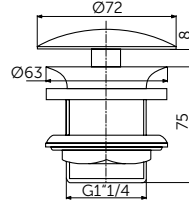

MODEL	SKU
Free flow waste	J3291XG