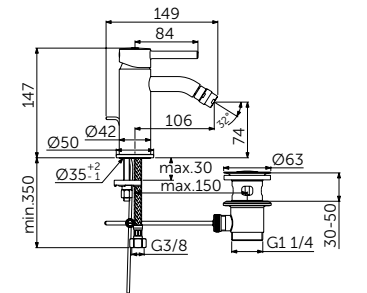

BASIN MIXER

MODEL	SKU
No pop-up waste	BC268XG
Slotted click-clack metal pop-up waste	BC822XG

- EasyFix® system
- Hidden aerator 5l/min
- FirmaFlow® ceramic disc cartridge 28mm
- Temperature limiter
- Supplied with flexible hoses G3/8 PEX
- Comfort area: Height 75mm
- BC822XG to be used only in combination with washbasins with overflow

BUILT-IN BASIN MIXER KIT2

MODEL	SKU
Tubular spout 190mm	A6938XG

- Hidden aerator
- Kit 1 to be purchased separately (A1313NU)

BASIN MIXER

MODEL	SKU
Metal pop-up waste	BC193XG

- EasyFix® system
- Hidden aerator 5l/min
- FirmaFlow® ceramic disc cartridge 28mm
- Temperature limiter
- Supplied with flexible hoses G3/8 PEX
- Comfort area: Height 75mm

BIDET MIXER

MODEL	SKU
Metal pop-up waste	BC197XG

- EasyFix® system
- Ball joint aerator 5l/min
- FirmaFlow® ceramic disc cartridge 28mm
- Temperature limiter
- Supplied with flexible hoses G3/8 PEX

VESSEL BASIN MIXER

MODEL	SKU
No pop-up waste	BC269XG
Slotted click-clack metal pop-up waste	BD137XG

- EasyFix® system
- Hidden aerator 5l/min
- FirmaFlow® ceramic disc cartridge 28mm
- Temperature limiter
- With shaft screw connection
- Supplied with flexible hoses G3/8 PEX
- Comfort area: Height 250mm
- BD137XG to be used only in combination with washbasins with overflow

EXPOSED SHOWER MIXER

MODEL	SKU
No diverter	BC200XG

- FirmaFlow® ceramic disc cartridge 38mm
- Temperature limiter
- Check valves
- Standard s-connectors with noise reducers

VESSEL BASIN MIXER

MODEL	SKU
Metal pop-up waste	BC194XG

- EasyFix® system
- Hidden aerator 5l/min
- FirmaFlow® ceramic disc cartridge 28mm
- Temperature limiter
- With shaft screw connection
- Supplied with flexible hoses G3/8 PEX
- Comfort area: Height 250mm

EXPOSED BATH & SHOWER MIXER

MODEL	SKU
With automatic diverter	BC199XG