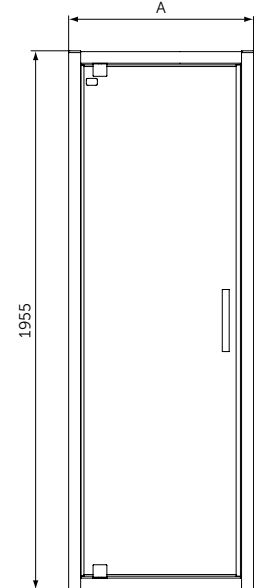

QUADRANT

MODEL	SKU
Quadrant 80x80	K9250V3
Quadrant 90x90	K9251V3
Quadrant 100x100	K9252V3

- Height 1950 mm
- Chrome plated metal handle double
- Smooth running wheels
- Easy click top caps
- Suitable for installation on a tray or wetroom floor
- Reversible for both left and right hand fitting

	A (mm)	B (mm)	C (mm)
K9250	770-795	195	770-795
K9251	870-895	295	870-895
K9252	970-995	395	970-995

PIVOT

MODEL	SKU
Pivot Door 80	K9268V3
Pivot Door 90	K9270V3
Pivot Door 100	K9272V3

- Height 1950 mm
- Chrome plated metal handle double
- Easy click top caps
- Suitable for installation on a tray or wetroom floor
- Reversible for both left and right hand fitting

	A (mm)
K9268	770-820
K9270	870-920
K9272	970-1020

CORNER ENTRY

MODEL	SKU
Unhand Door 80	K9259V3
Unhand Door 90	K9261V3
Unhand Door 100	K9262V3
Unhand Door 120	K9264V3

- Height 1950 mm
- Chrome plated metal handle double & knob
- Smooth running wheels
- Easy click top caps
- Suitable for installation on a tray or wetroom floor
- Reversible for both left and right hand fitting

	A (mm)	B (mm)	C (mm)
K9259	280	770-820	410
K9261	420	870-920	460
K9262	420	970-1020	470
K9264	575	1170-1220	515

SLIDER

MODEL	SKU
Slider Door 100	K9273V3
Slider Door 105	K9274V3
Slider Door 110	K9275V3
Slider Door 120	K9277V3
Slider Door 140	K9278V3

- Height 1950 mm
- Chrome plated metal handle double
- Smooth running wheels
- Easy click top caps
- Suitable for installation on a tray or wetroom floor
- Reversible for both left and right hand fitting

	A (mm)	B (mm)
K9273	970-1020	513
K9274	1020-1070	538
K9275	1070-1120	563
K9277	1170-1220	613
K9278	1370-1420	713