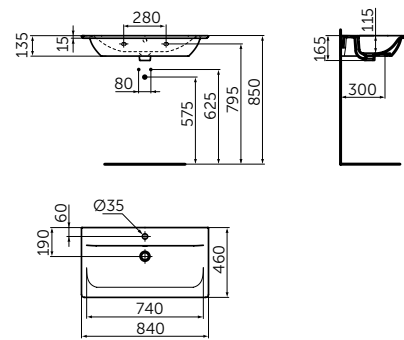

SKU

E0279V3